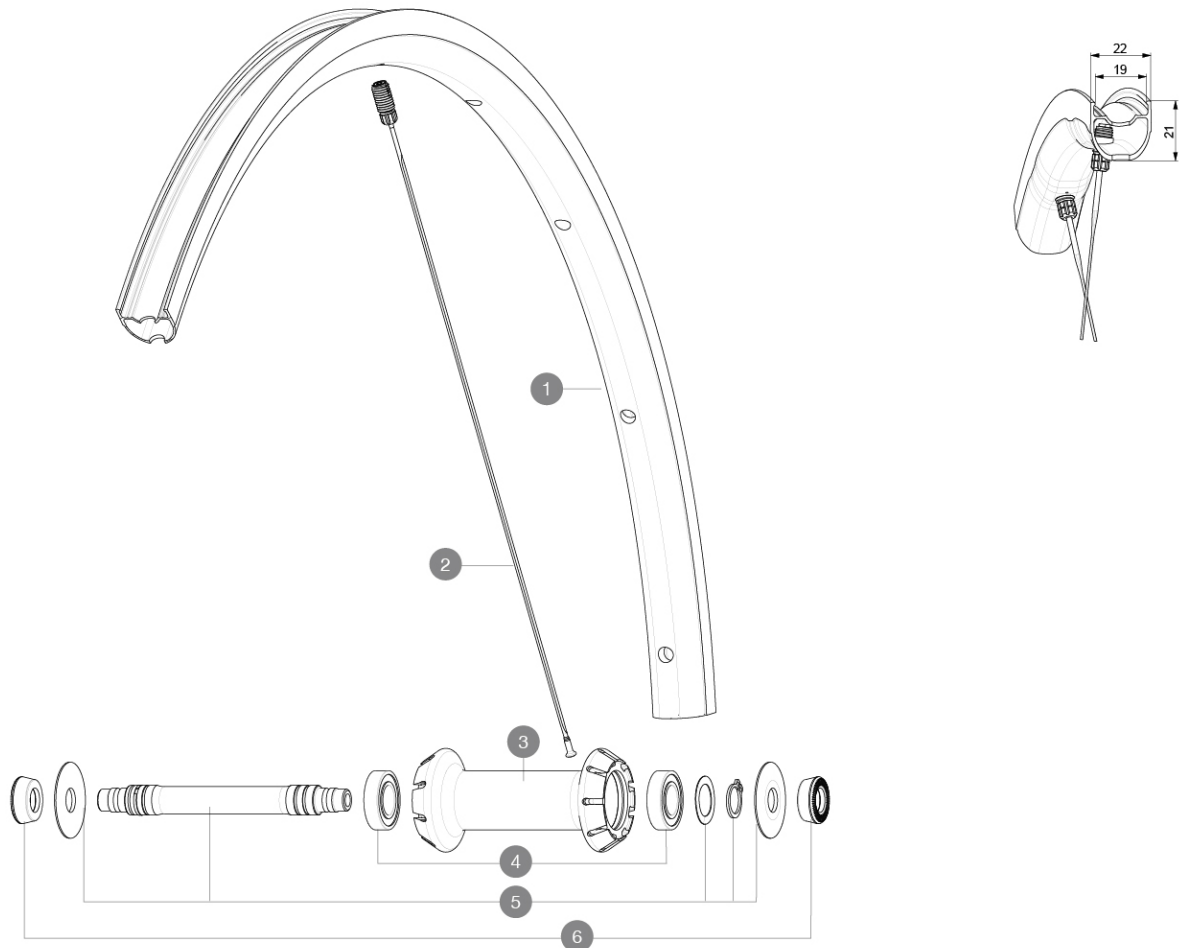

MAVIC **KSYRIUM SL**

ASTM CATEGORY 2 : road and offroad with jumps less than 15cm

Misura minima del pneumatico: larghezza 23 mm - pressione massima 6,75 Bar/97 PSI

For a longer longevity of the wheel, Mavic recommends that the total weight supported by the wheels doesn't exceed 120kg, bike included

Recommended tyre sizes: 25 to 32 mm

Max. Pressure: see indication on wheel and tyre. If they differ, use the lowest of the 2

Maximum tyre pressure: 6.75bar/97PSI with a 23mm tyre - 3.8bar/55PSI with a 62mm tyre

Misura massima del pneumatico: larghezza 62 mm - pressione massima 3,8 Bar/55 PSI

REFERENZE RUOTE

F90251 KSYRIUM SL RB 700 QR

**RIMS**

&NBSP;:

1 V4094110 Kit Front rim Ksyrium SL RB

SPOKES

2 V4164301 Kit 9 front Ksyrium SL butted aero spoke 289mm M7/7

HUB SHELLS

3 N/A CORPO MOZZO
4 M40078 KIT CUSCINETTI MOZZO ANT. 6901
5 V2375801 Kit front axle RB for QRM auto hub + hoobster + wave washer

ADAPTERS

6 35117301 FRONT OR REAR FORK REST KIT R-SYS 2013

VENDUTO CON