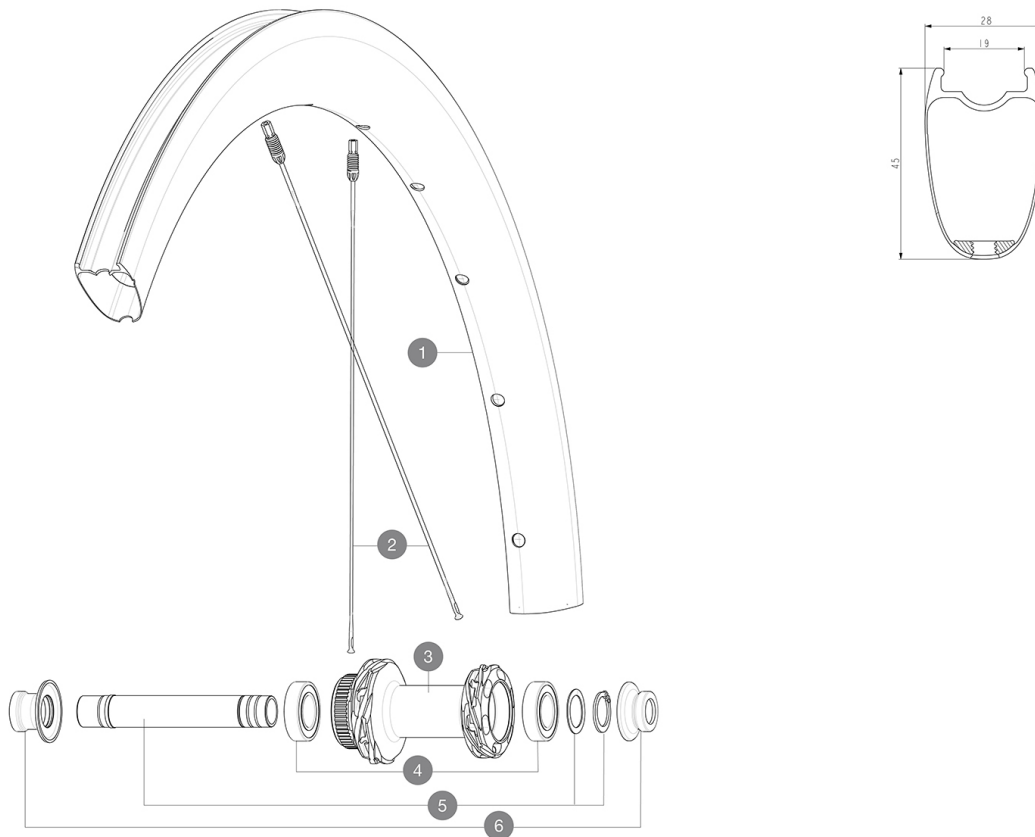

MAVIC Cosmic SLR 45 Disc

1
2021
FRONT

ASTM CATEGORY 2 : road and offroad with jumps less than 15cm

For a longer longevity of the wheel, Mavic recommends that the total weight supported by the wheels doesn't exceed 120kg, bike included

Recommended tyre sizes: 25 to 32 mm

Max. Pressure: see indication on wheel and tyre. If they differ, use the lowest of the 2

REFERENZE RUOTE

F90181 Cosmic SLR 45 DCL Ft

RIMS

&NBSP;:

1	V4095015	Kit Front/Rear rim Cosmic SLR 45 Disc MY22
1	V4093615	Kit Front/Rear rim Cosmic SLR 45 Disc - while stock last

Specifications**CERCHIONI**

- **Material** : 100% carbon fiber
 - **Height** : 45 mm
- Disc brake specific profile
- **Tire** : UST Tubeless and tubetype
 - **Internal width** : 19 mm
 - **ETRTO size** : 622x19TC Road
- Fore Carbon
UST

RAGGI

- **Material** : steel
- **Shape** : straight pull, elliptical aero, double butted (patented)
- **Nipples** : Fore integrated aluminum
- **Count** : 24 front and rear
- **Lacing** : front and rear crossed 2, contactless