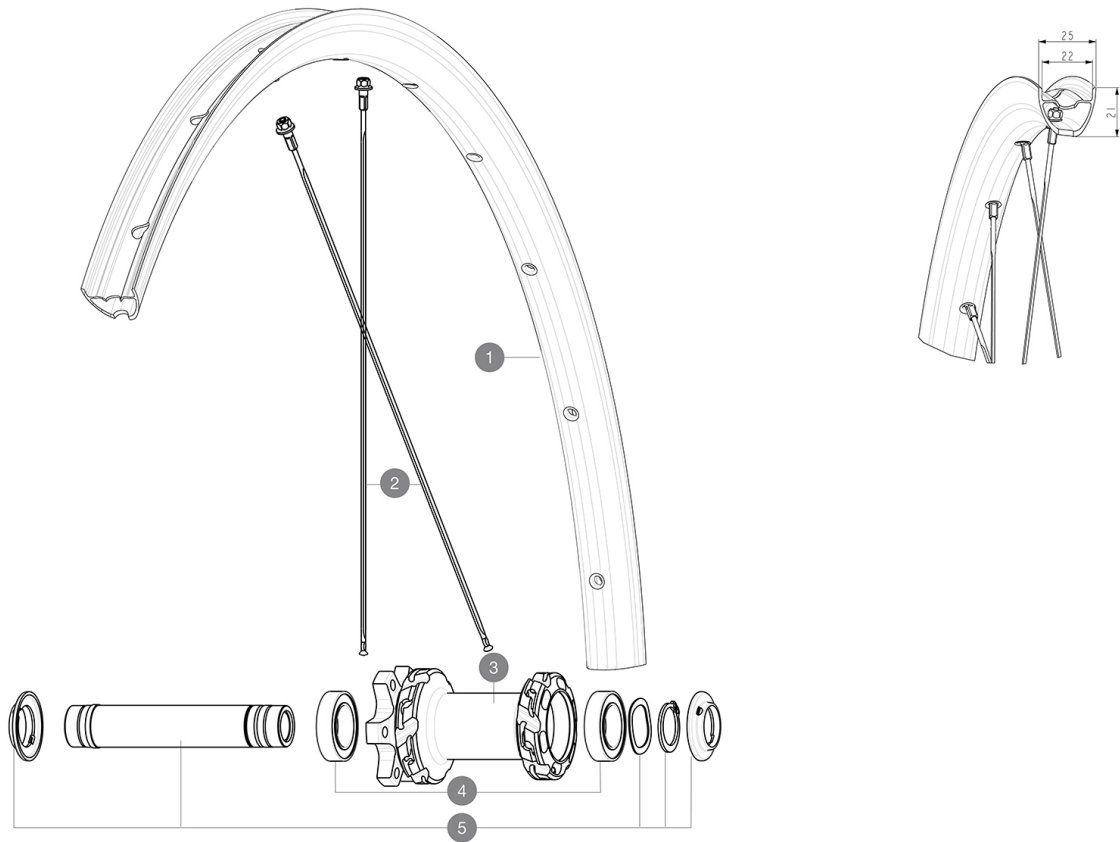

# MAVIC ALLROAD S DISC EBM

1  
2021  
FRONT

Recommended tyre sizes: 28 to 64 mm (1.1" to 2.5")

## REFERENZE RUOTE

F91081 ALLR S EBM INT 700

## SPOKES

|   |          |  |
|---|----------|--|
| 2 | V4162701 | Kit 12 Front EBM Allroad S flat spoke 294 + steel nipple |
|---|----------|--|

**MAVIC** ***ALLROAD S DISC EBM***

***Specifications***

PESI RUOTE