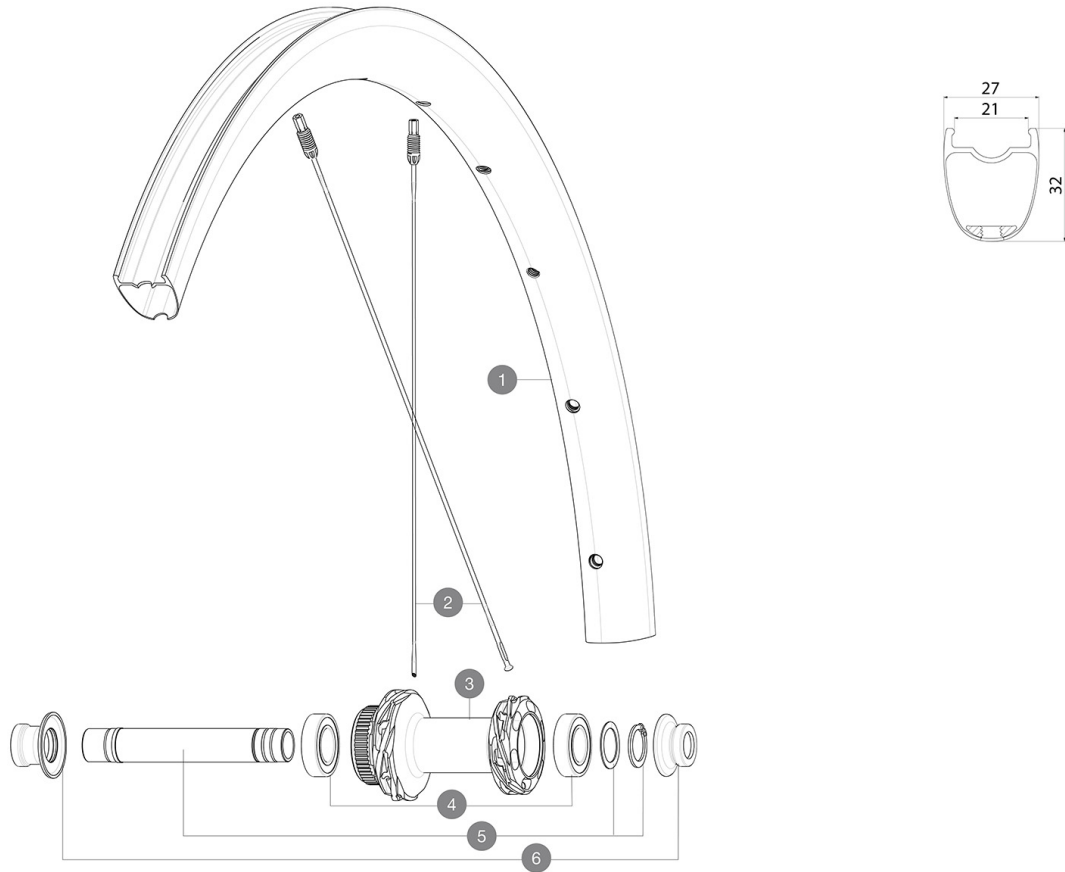

MAVIC **COSMIC SLR 32 DISC**

ASTM CATEGORY 2 : road and offroad with jumps less than 15cm

For a longer longevity of the wheel, Mavic recommends that the total weight supported by the wheels doesn't exceed 120kg, bike included

Recommended tyre sizes: 25 to 32 mm

Corpo ruota libera in acciaio ID360 Shimano (V3790101)

Max. Pressure: see indication on wheel and tyre. If they differ, use the lowest of the 2

Maximum tyre pressure: 6.1bar/88PSI with a 25mm tyre - 3.5bar/51PSI with a 64mm tyre

Corpo ruota libera ID360 N3W (LV4270100)

REFERENZE RUOTE

F92261 COS SLR32 CL 700 12X100

**RIMS**

&NBSP::

1 V4094615 Kit Front/Rear rim Cosmic SLR 32 Disc

SPOKES

2 V4164801 Kit 12 CosmicSLR32 Disc aero sspk M6 291