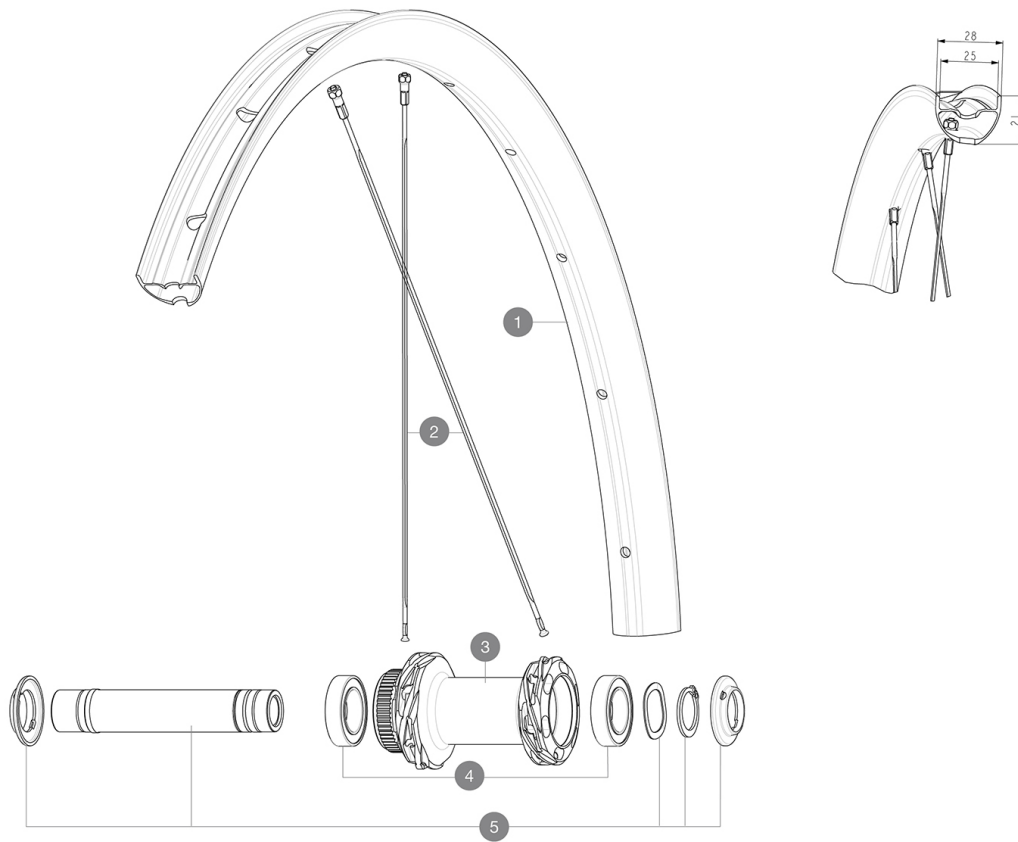

## REFERENZE RUOTE

### RIMS

&NBSP;:

1	V4095115	Kit Front/Rear rim Allroad 650B
	V2700101	UST Tape 28mm for 25 to 27mm wide rims

### HUB SHELLS

3	N/A	CORPO MOZZO
4	V2500901	KIT BEARINGS 18x30x7 + WAVED WASHER + CLIP
5	V2374001	KIT 12x100mm FRONT AXLE DCL QRM AUTO ALLROAD > 2019

**MAVIC** **ALLROAD 650B MAHLE****VENDUTO CON**

Flap tubeless preinstallato	
Flap tubeless preinstallato	
Flap tubeless preinstallato	
Flap tubeless preinstallato	

**Specifications**

PESI RUOTE