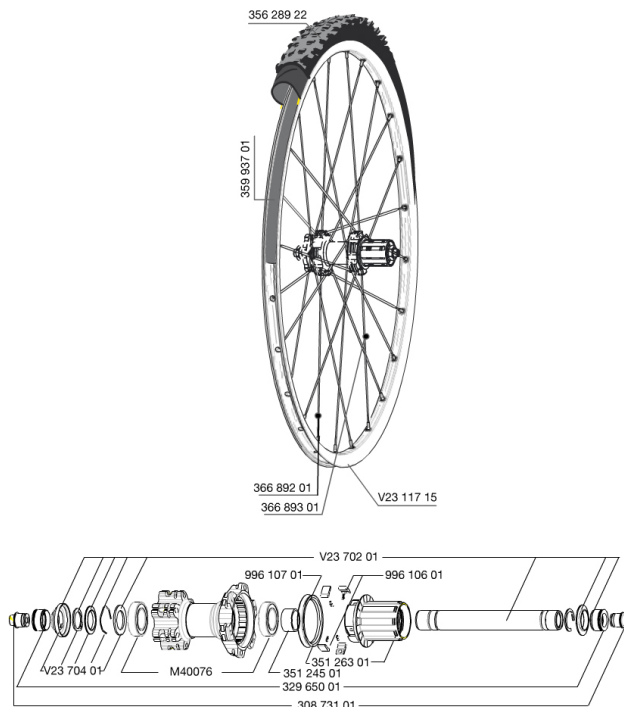

RÉFÉRENCES ROUES

353076 CROSSROC 650b REAR 9x135WTS

JANTES

&NBSP;:

35993701	UST RIM STRIP 27.5x19c
V2311715	JANTE AVT/ARR CROSSROC 27,5"

RAYONS

36689301	"12 SPOKES DRIVE SIDE CROSSROC 650b/27,5"" 275mm"
36689201	"12 SPOKES FRONT/OPP DRIVE SIDE CROSSROC 650b/27,5"" 277mm"

MOYEUX

V2370401	REAR AUTO ADJUST.PLAY KIT 12MM AXLE
35124501	SET OF 3 REAR AXLE/FREEWHEEL BODY SPACERS
99610701	JOINT A LEVRE ITS4
V2370201	KIT AXE ARRIERE 12MM CROSSONE/CROSSRIDE/CROSSROC
35126301	TS-2 FREEWHEEL BODY + SEAL 2013 (NO PAWLS) - while stock las
99610601	KIT CLIQUETS ITS4

PNEUMATIQUES

35628922	Crossroc Roam 650b
----------	--------------------

ADAPTATEURS

32965001	ADAPTER Rr 12x142mm Elite/CRide MTB (Rd)
30873101	2 REAR REDUCERS 12/9,5mm 2012 ITS4 HUB

MAVIC *Crossroc 650b WTS*

Spécifications

POIDS ROUES

Poids roue 970