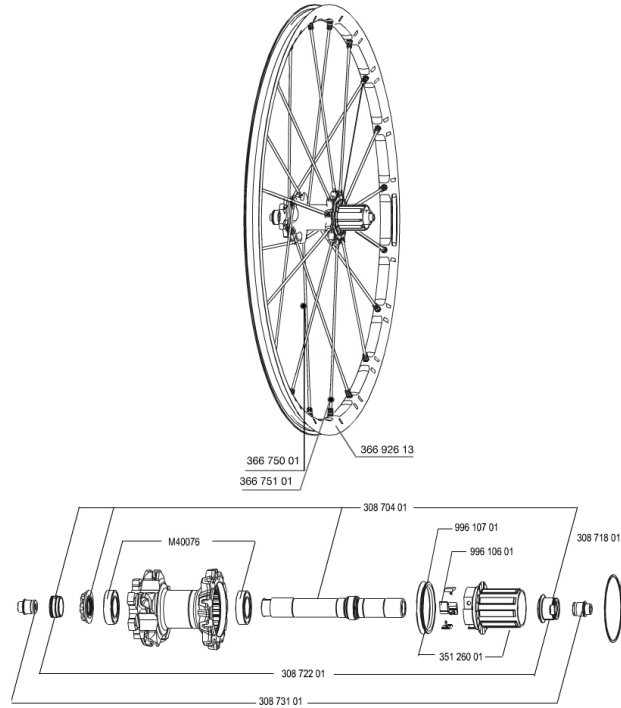

RÉFÉRENCES ROUES

356027 CROSSMAX SLR 650b D6T REAR

356033 CROSSMAX SLR 650b Dcl REAR

JANTES

&NBSP;:

36692613 "REAR CROSSMAX SLR 650b/27,5" RIM"

RAYONS

36675101 "10 SPOKES DRIVE SIDE CROSSMAX SLR/ENDURO 650b/27,5" 251,5m
36675001 "10 SPOKES OPP DRIVE SIDE CROSSMAX SLR/ENDURO 650b/27,5" 28

MOYEURS

35126001 ITS-4 FREEWHEEL BODY + SEAL 2013 (WITHOUT PAWLS)
30871801 ELASTIC RING 56mm diam.
99610601 KIT CLIQUETS ITS4
30870401 REAR AXLE KIT ITS4 135mm D6T/DCL 2012
M40076 HUB BEARINGS 17x30x7 6903 x 2
99610701 JOINT A LEVRE ITS4

ADAPTATEURS

30873101 2 REAR REDUCERS 12/9,5mm 2012 ITS4 HUB
30872201 FORK REST ITS-4 135mm REAR AXLE > 2012

MAVIC *Crossmax SLR 650b*

Spécifications

POIDS ROUES

Poids roue 830