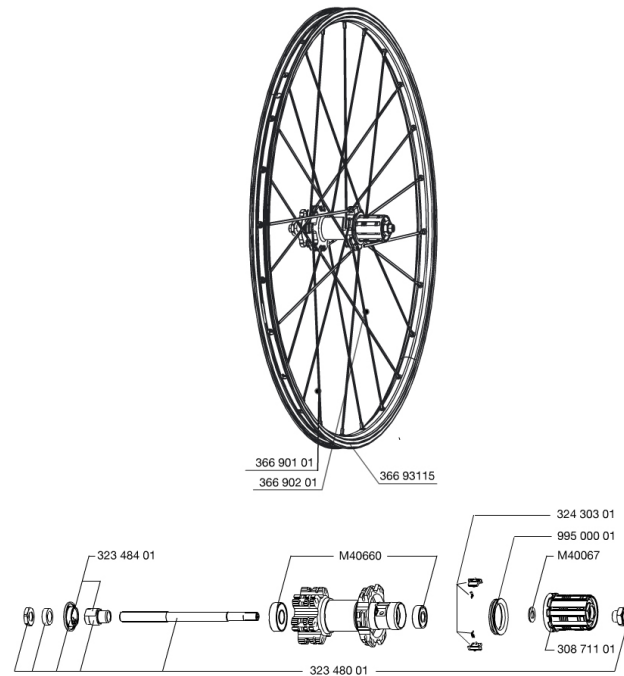

**MAVIC** Crossone 650b 15mm**RÉFÉRENCES ROUES**

356641 CROSSONE 650b 15mm PR

**JANTES**

&amp;NBSP;:

1	36693115	"FRONT/REAR CROSSONE 650b/27,5"" RIM"
---	----------	---------------------------------------

**RAYONS**

2	36690101	"12 SPOKES FRONT/OPP DRIVE SIDE CROSSONE 650b/27,5"" 278mm"
3	36690201	"12 SPOKES DRIVE SIDE CROSSONE 650b/27,5"" 276mm"

**MOYEURS**

4	N/A	CORPS DE MOYEU
5	M40660	ROULEMENTS MOYEU ARR 608+6001
6	32348001	AXE ARR VTT DISC CROSSLAND/CROSSMAX ENDURO DISC
7	32348401	KIT SUPPORTS ROULEMENTS EXPANSIBLE
8	32430301	KIT CLIQUET FTSX
9	99500001	JOINT A LEVRE FTSX
10	M40067	KIT ENTRETOISES CORPS DE RL/RLT NEZ DE MOYEU FTS
11	30871101	FTS-L FREEWHEEL BODY HG11 2013 (8 or 9mm axle compatible)

# **MAVIC** *Crossone 650b 15mm*

## **Spécifications**

POIDS ROUES

Poids roue