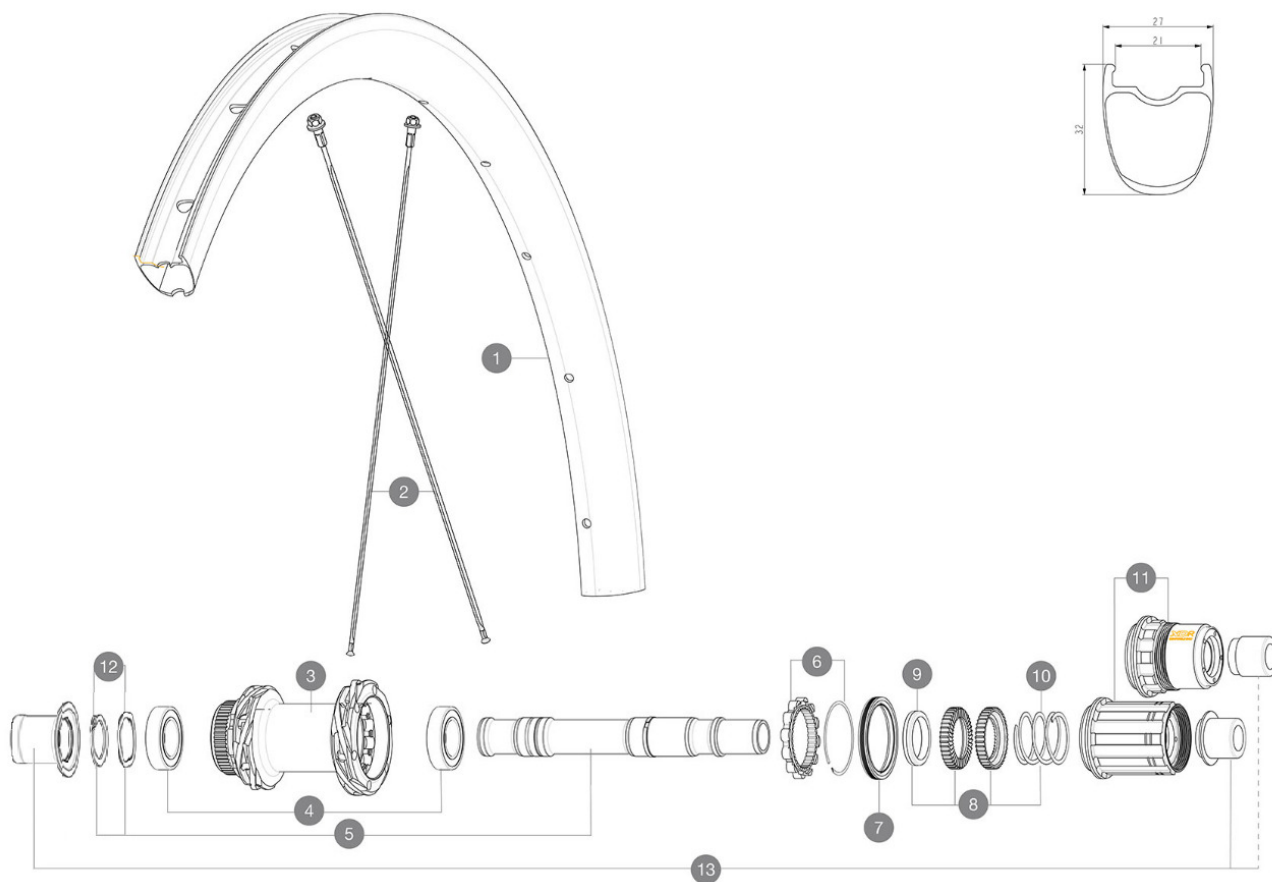

# MAVIC Cosmic SLS 32 Disc

1  
2021  
REAR

## RÉFÉRENCES ROUES

R36771 Cosmic SLS 32 DCL Rr

R39081 Cosmic SLS 32 DCL Rr XDR

### JANTES

&NBSP;:

1	V4093215	Kit Front/Rear rim Cosmic SL 32 Disc while stock lasts
	V2620101	UST RIM TAPE 25mm (for 21-24mm wide rim)

### ADAPTATEURS

13	V2510701	ID360 EVO REAR AXLE ADAPTERS 12x142mm DCL & D6T
----	----------	---

**MAVIC** *Cosmic SLS 32 Disc*

**Spécifications**  
POIDS ROUES