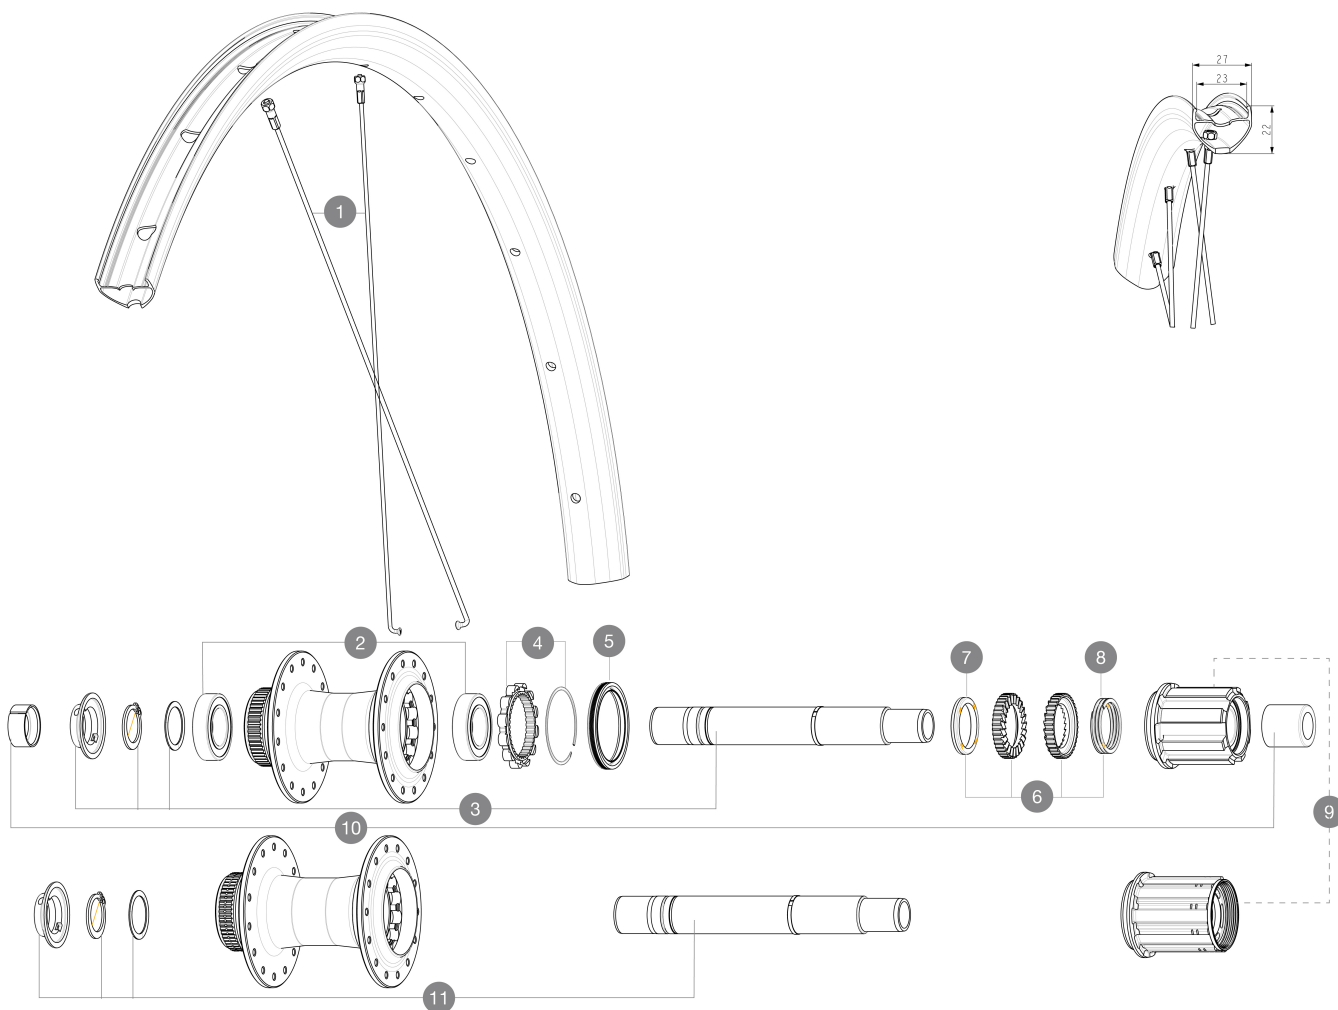

## REFERENZEN RÄDER

### SPOKES

1 V00062331 Kit 14 ft/rr Jbent bk rd spk 298 29"+np

### HUB SHELLS

2 M40076 HUB BEARINGS 17x30x7 6903 x 2  
 3 V2373401 KIT ID360 135/142 DCL L1 AXLE WITH CLIP  
 4 V2252701 KIT ID360 INSERT SHAPED EAR LOBE > 2017  
 5 V00063631 Kit ID360 seal version 2 (larger)  
 6 V2375201 KIT ID360 24 TEETH 2 RATCHET + MTB SPRING + PAD (specific)  
 7 V2375401 KIT ID360 MTB 24T 3 NOISE REDUCING PADS  
 8 V2372901 KIT 3 ID360 MTB SPRINGS  
 9 V3440101 ED11 Freewheel Body ID360  
 9 V3430101 HG11 Freewheel Body ID360  
 11 V2375701 Kit ID360 148 DCL axle with circlip

### OPTIONS

V2373001 KIT ADJUST. SYSTEM QRM AUTO ID360 for 17x30x7 bearing