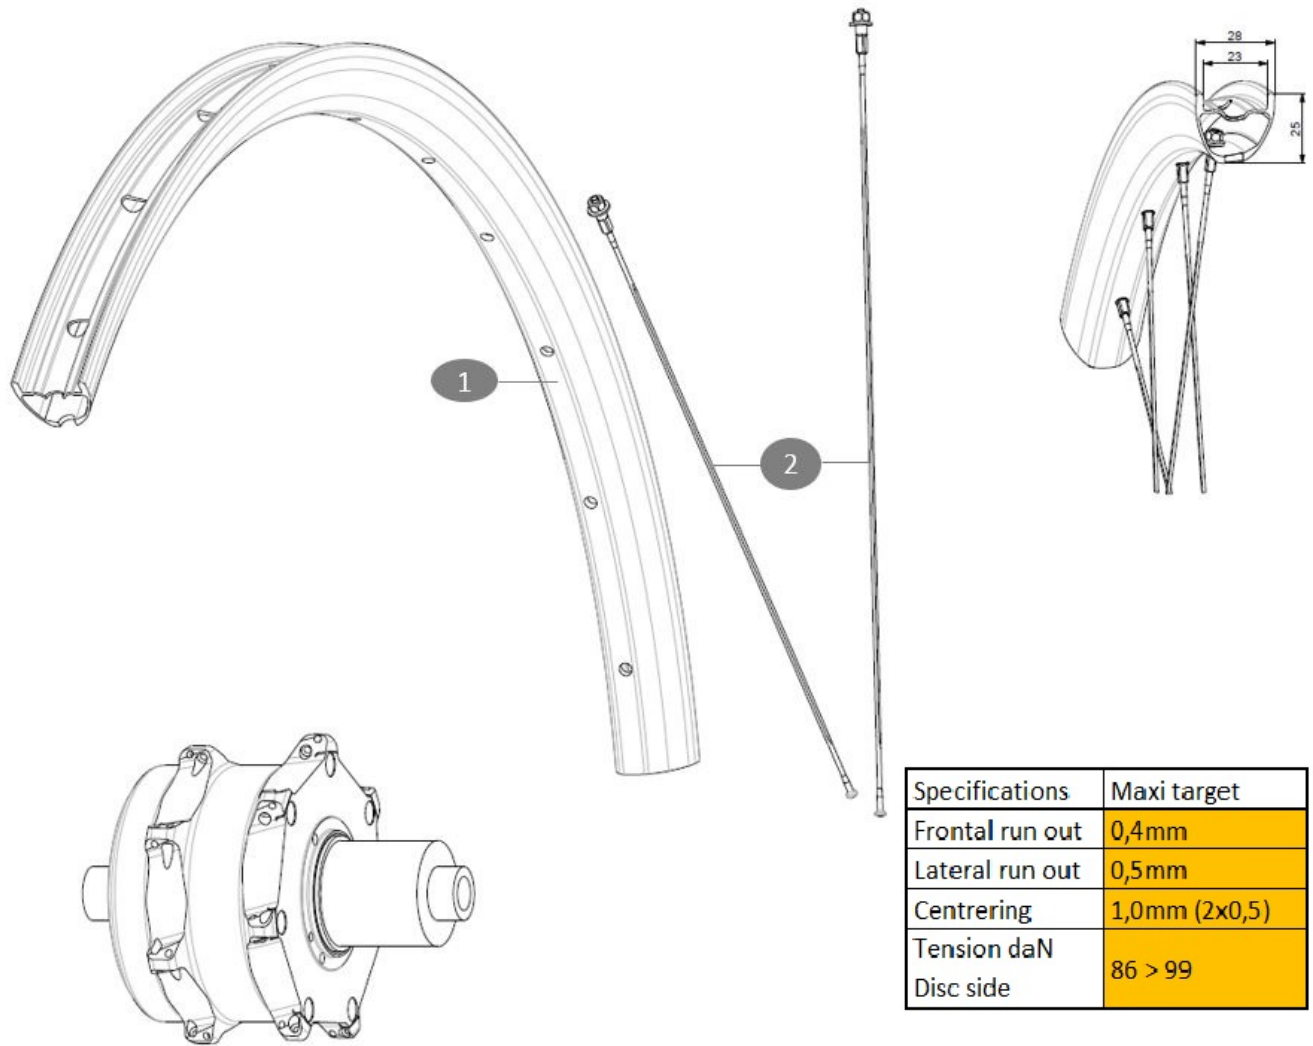

REFERENZEN RÄDER

Specifications	Maxi target
Frontal run out	0,4mm
Lateral run out	0,5mm
Centrerig	1,0mm (2x0,5)
Tension daN Disc side	86 > 99

RIMS

&NBSP;:

- 1 V00054909 Kit Rear rim Allroad Pro Carbon EBM X20 while stock lasts
- V2620101 UST RIM TAPE 25mm (for 21-24mm wide rim)

SPOKES

- 2 V00054531 Kit14Ald Pro Carb spk283 EBMX20+blk npl

MAVIC **ALLROAD PRO CARBON SL EBM X20****Specifications**

RADGEWICHTE