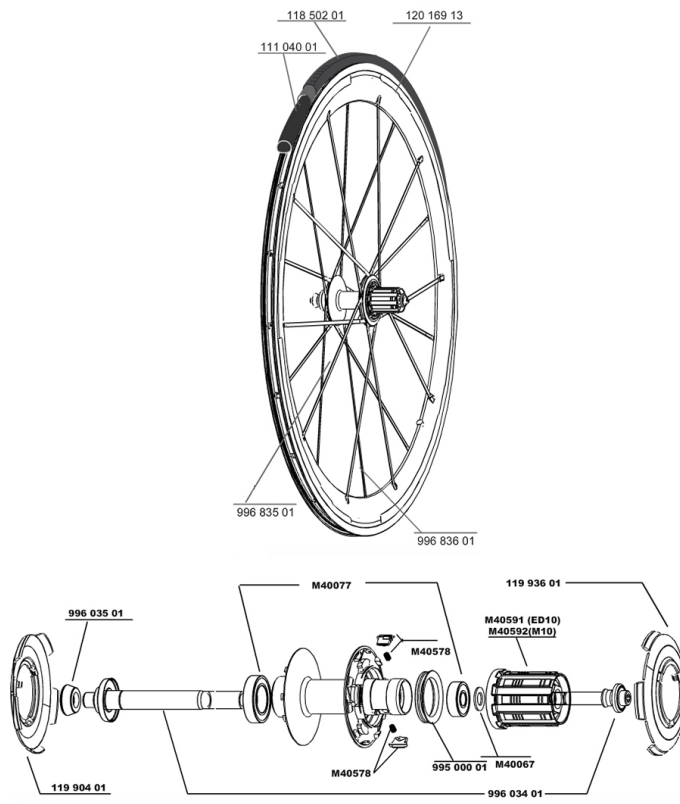

## REFERENZEN RÄDER

111673 COSMIC CARBONE SLR011M10 WTS 111674 COSMIC CARBONE SLR011ED11 WTS

### RIMS

&NBSP;:

12016913 REAR COSMIC CARBONE SLR RIM

### SPOKES

99683601 5 SPOKES CARBONE SLR FW SIDE  
99683501 5 SPOKES CARBONE SLR FRT+OFW