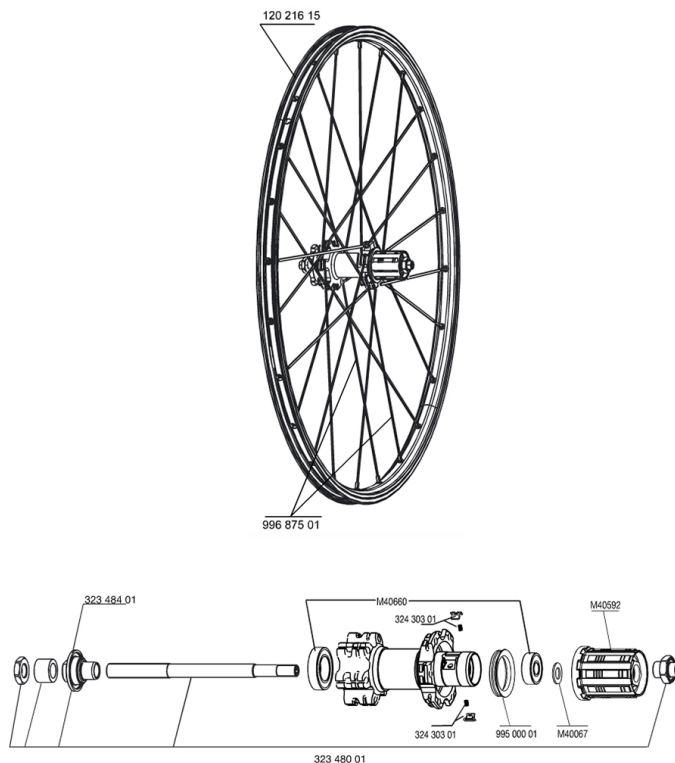

REFERENZEN RÄDER

111853 CROSSRIDE D011 15MMDCL+AD PR

RIMS

&NBSP;:

12021615	FRONT/REAR CROSSRIDE DISC 11 RIM
----------	----------------------------------

SPOKES

99687501	12 SPOKES CROSSRIDE DISC 09 263mm
----------	-----------------------------------

HUB SHELLS

99500001	FTSL/FTSX FREEHUB BODY SEAL
M40660	REAR HUB 608+6001 BEARINGS
M40592	CORPS DE ROUE LIBRE FTS "L" M10
32348401	EXPANSIBLE BEARINGS SUPPORT
32430301	FTSX MTB PAWLS KIT
M40067	10 SPACERS FRW/HUB BODY
32348001	DISC REAR AXLE XLAND/XMAX ENDU

MAVIC *Crossride Disc 15mm***Specifications****RADGEWICHTE**

Radgewicht