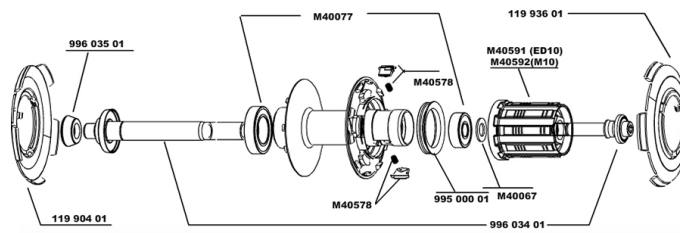

REFERENZEN RÄDER

119217	COSMIC CARBONE SR M10	119219	COSMIC CARBONE SR M10PR
119218	COSMIC CARBONE SR ED11	119220	COSMIC CARBONE SR ED11PR

RIMS

&NBSP;:

12017013	REAR COSMIC CARBONE SR RIM
----------	----------------------------

SPOKES

99683501	5 SPOKES CARBONE SLR FRT+OPW
99683601	5 SPOKES CARBONE SLR FW SIDE

HUB SHELLS

99603401	REAR AXLE COS.CARBONE ULTIMATE
M40592	CORPS DE ROUE LIBRE FTS "L" M10
M40067	10 SPACERS FRW/HUB BODY
11990401	FRONT & OPP.DRIVE SIDE COS.CARB.SLR HUB CAP
M40077	REAR HUB 608+6901 BEARINGS
M40591	CORPS DE ROUE LIBRE FTS "L" ED10
99603501	R.FORK SUPPORT COS.CARB.ULITMATE
99500001	FTSL/FTSX FREEHUB BODY SEAL
M40578	FTSL PAWLS KIT (ROAD WHEELS)
11993601	DRIVE SIDE COS.CARB.SLR HUB CAP

MAVIC *Cosmic Carbone SR*

Specifications

RADGEWICHTE