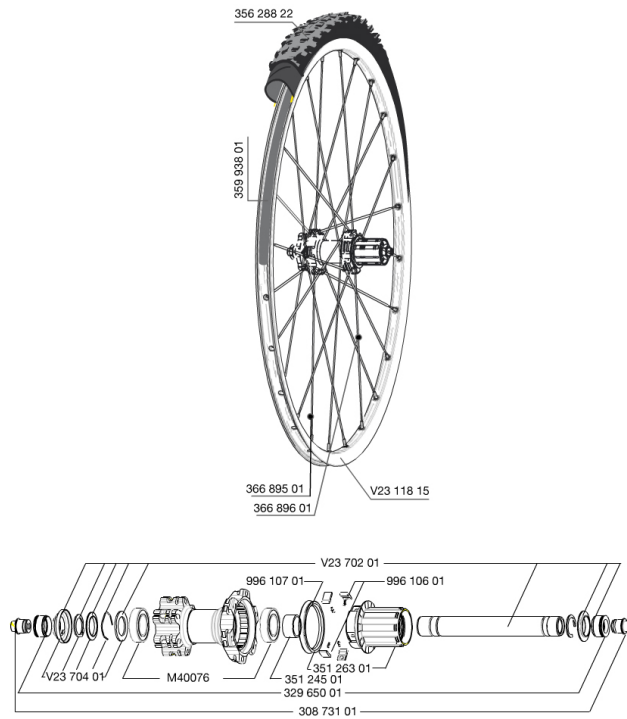

REFERENZEN RÄDER

353029 CROSSROC 29REAR9x135WTS

RIMS

&NBSP;:

35993801	UST RIM STRIP 29x19c
V2311815	KIT FRONT/REAR CROSSROC 29"

SPOKES

36689601	"12 SPOKES DRIVE SIDE CROSSROC 29"" 293mm"
36689501	"12 SPOKES FRONT/OPP DRIVE SIDE CROSSROC 29"" 295mm"

HUB SHELLS

V2370201	KIT REAR AXLE 12MM CROSSONE/CROSSRIDE/CROSSROC
35126301	TS-2 FREEWHEEL BODY + SEAL 2013 (NO PAWLS) - while stock las
99610601	ITS4 PAWLS KIT
M40076	HUB BEARINGS 17x30x7 6903 x 2
V2370401	REAR AUTO ADJUST.PLAY KIT 12MM AXLE
35124501	SET OF 3 REAR AXLE/FREEWHEEL BODY SPACERS
99610701	ITS4 SEAL

TYRES

35628822	Crossroc Roam 29
----------	------------------

ADAPTERS

32965001	ADAPTER Rr 12x142mm Elite/CRide MTB (Rd)
30873101	2 REAR REDUCERS 12/9,5mm 2012 ITS4 HUB

MAVIC *Crossroc 29 WTS*

2

2014

REAR

Specifications

RADGEWICHTE

Radgewicht 1025