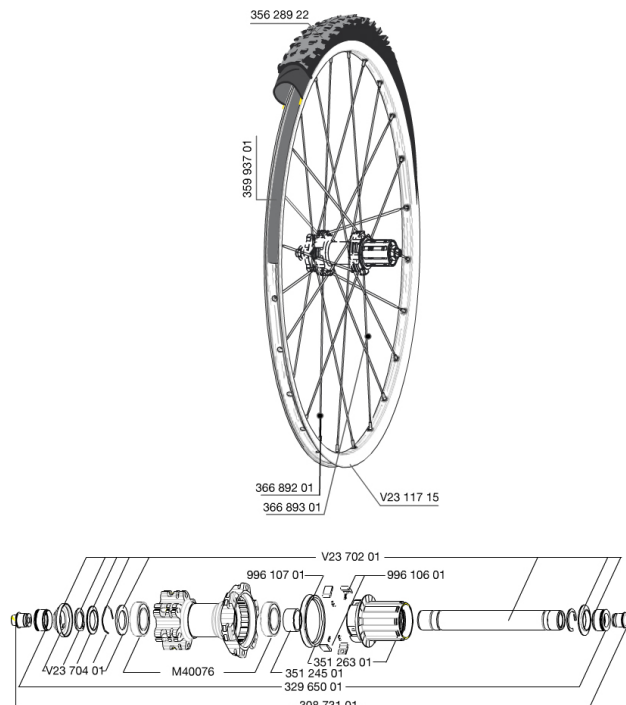

REFERENZEN RÄDER

353076 CROSSROC 650b REAR 9x135WTS

RIMS

&NBSP;:

35993701	UST RIM STRIP 27.5x19c
V2311715	KIT FRONT/REAR CROSSROC 27,5"

SPOKES

36689301	"12 SPOKES DRIVE SIDE CROSSROC 650b/27,5"" 275mm"
36689201	"12 SPOKES FRONT/OPP DRIVE SIDE CROSSROC 650b/27,5"" 277mm"

HUB SHELLS

V2370401	REAR AUTO ADJUST.PLAY KIT 12MM AXLE
35124501	SET OF 3 REAR AXLE/FREEWHEEL BODY SPACERS
99610701	ITS4 SEAL
V2370201	KIT REAR AXLE 12MM CROSSONE/CROSSRIDE/CROSSROC
35126301	TS-2 FREEWHEEL BODY + SEAL 2013 (NO PAWLS) - while stock las
99610601	ITS4 PAWLS KIT

TYRES

35628922	Crossroc Roam 650b
----------	--------------------

ADAPTERS

32965001	ADAPTER Rr 12x142mm Elite/CRide MTB (Rd)
30873101	2 REAR REDUCERS 12/9,5mm 2012 ITS4 HUB

MAVIC *Crossroc 650b WTS*

2

2014

REAR

Specifications

RADGEWICHTE

Radgewicht 970