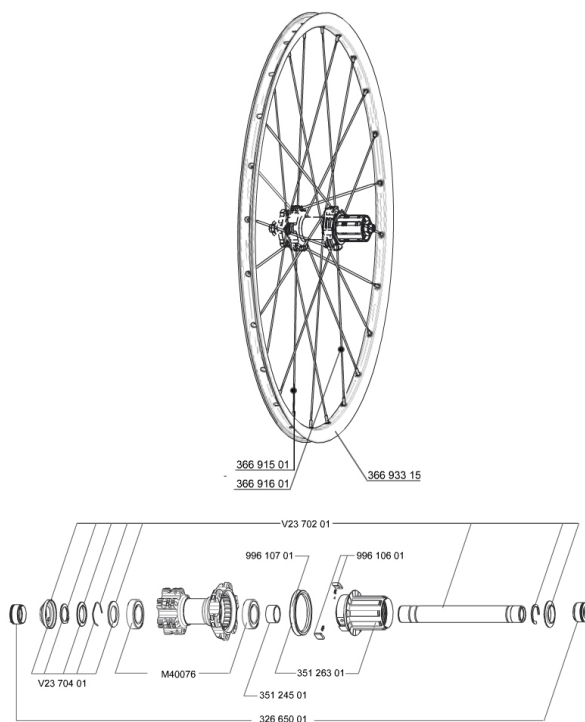

REFERENZEN RÄDER

356058 CROSSRIDE D650b 12x142REAR

RIMS

&NBSP;:

36693315	"FRONT/REAR CROSSRIDE 650b/27,5" RIM"
----------	---------------------------------------

SPOKES

36691601	KIT 12 DS CROSSRIDE/E-XA ELITE 27,5" SPK 275mm
36691501	KIT 12 DS CROSSRIDE/XA +/E-XA + 27,5" SPOKE 277mm - while st

HUB SHELLS

V2370401	REAR AUTO ADJUST.PLAY KIT 12MM AXLE
35126301	TS-2 FREEWHEEL BODY + SEAL 2013 (NO PAWLS) - while stock las
V2370201	KIT REAR AXLE 12MM CROSSONE/CROSSRIDE/CROSSROC
99610701	ITS4 SEAL
32665001	135>142mmRRAdaptersRedXRide012
99610601	ITS4 PAWLS KIT

MAVIC *Crossride 650b*

2

2014

REAR

Specifications

RADGEWICHTE

Radgewicht 1020