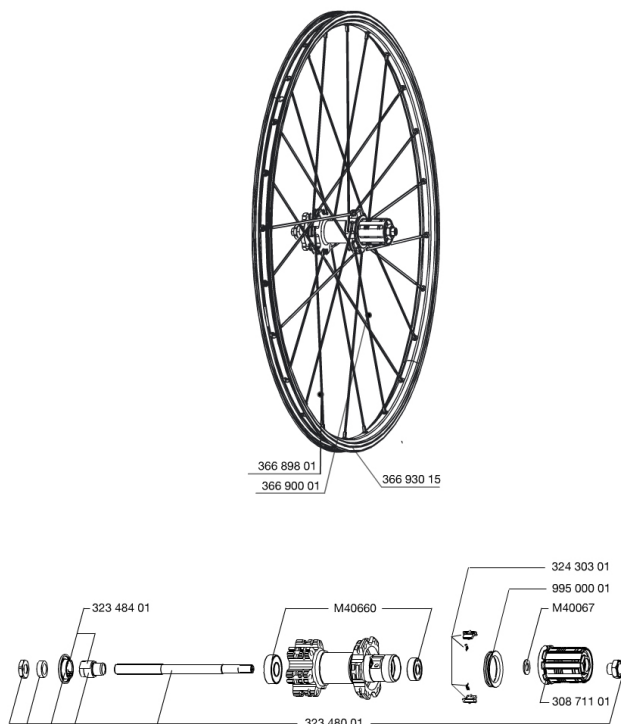

MAVIC Crossone 26 15mm

1
2014
REAR

REFERENZEN RÄDER

356638 CROSSONE 26 15mm PR

RIMS

&NBSP;:

1	36693015	"FRONT/REAR CROSSONE 26"" RIM"
---	----------	--------------------------------

SPOKES

2	36689801	12 SPOKES FRONT/OPP DRIVE SIDE CROSSONE 264mm
3	36690001	12 SPOKES DRIVE SIDE CROSSONE 262mm

HUB SHELLS

4	N/A	NABENKÖRPER
5	M40660	REAR HUB 608+6001 BEARINGS
6	32348001	DISC REAR AXLE XLAND/XMAX ENDU
7	32348401	EXPANSIBLE BEARINGS SUPPORT
8	32430301	FTSX MTB PAWLS KIT
9	99500001	FTSL/FTSX FREEHUB BODY SEAL
10	M40067	10 SPACERS FRW/HUB BODY
11	30871101	FTS-L FREEWHEEL BODY HG11 2013 (8 or 9mm axle compatible)

MAVIC *Crossone 26 15mm*

2

2014

REAR

Specifications

RADGEWICHTE

Radgewicht