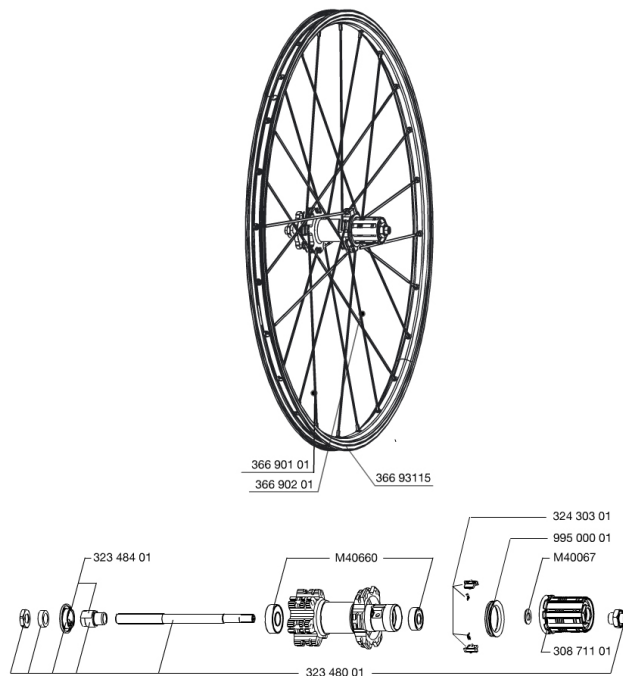

## REFERENZEN RÄDER

356641 CROSSONE 650b 15mm PR

### RIMS

&NBSP;:

1	36693115	"FRONT/REAR CROSSONE 650b/27,5"" RIM"
---	----------	---------------------------------------

### SPOKES

2	36690101	"12 SPOKES FRONT/OPP DRIVE SIDE CROSSONE 650b/27,5"" 278mm"
3	36690201	"12 SPOKES DRIVE SIDE CROSSONE 650b/27,5"" 276mm"

# **MAVIC** *Crossone 650b 15mm*

2

2014

REAR