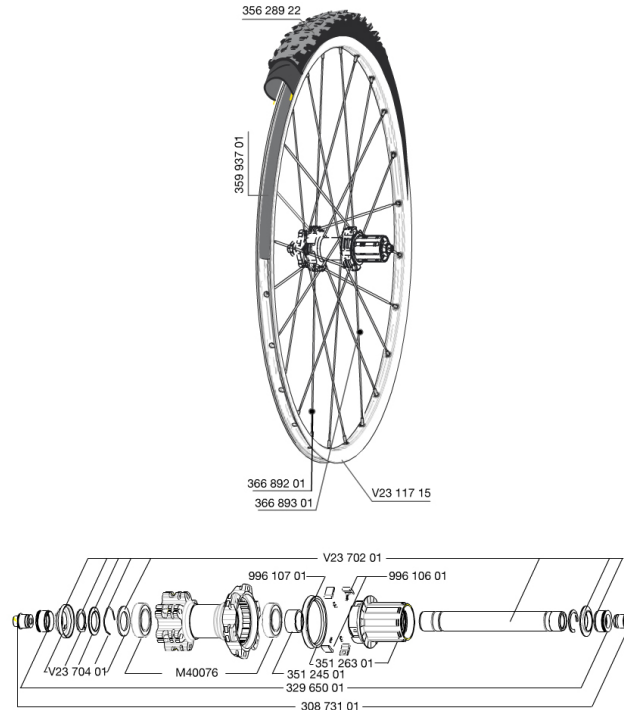

MAVIC CROSSROC WTS 650b (27,5) Lefty Supermax 2014

REFERENZEN RÄDER

RIMS

&NBSP;:

V2311715	KIT FRONT/REAR CROSSROC 27,5"
35993701	UST RIM STRIP 27.5x19c

SPOKES

36689301	"12 SPOKES DRIVE SIDE CROSSROC 650b/27,5"" 275mm"
36689201	"12 SPOKES FRONT/OPP DRIVE SIDE CROSSROC 650b/27,5"" 277mm"

HUB SHELLS

V2370201	KIT REAR AXLE 12MM CROSSONE/CROSSRIDE/CROSSROC
35126301	TS-2 FREEWHEEL BODY + SEAL 2013 (NO PAWLS) - while stock las
99610601	ITS4 PAWLS KIT
M40076	HUB BEARINGS 17x30x7 6903 x 2
V2370401	REAR AUTO ADJUST.PLAY KIT 12MM AXLE
35124501	SET OF 3 REAR AXLE/FREEWHEEL BODY SPACERS
99610701	ITS4 SEAL

TYRES

35628922	Crossroc Roam 650b
----------	--------------------

ADAPTERS

32965001	ADAPTER Rr 12x142mm Elite/CRide MTB (Rd)
30873101	2 REAR REDUCERS 12/9,5mm 2012 ITS4 HUB

MAVIC**CROSSROC WTS 650b (27,5) Lefty****Supermax 2014****Specifications**

RADGEWICHTE

Radgewicht