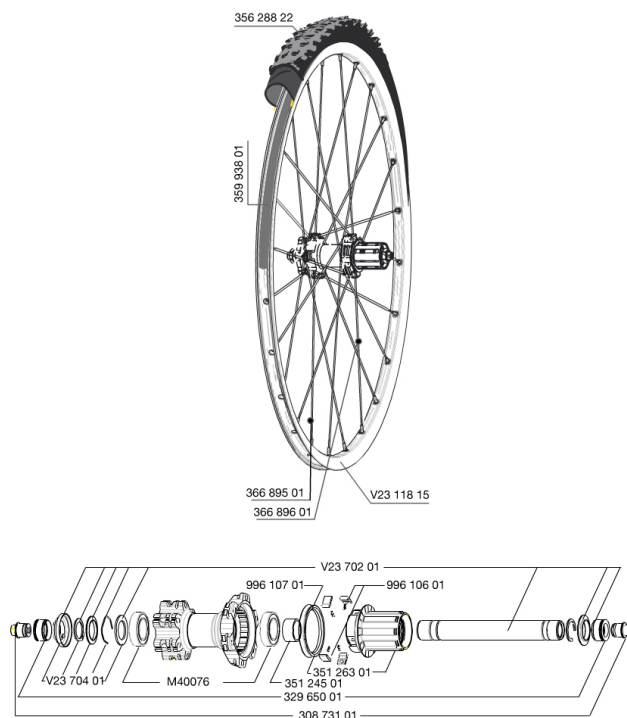

REFERENZEN RÄDER

RIMS

&NBSP;:

35993801	UST RIM STRIP 29x19c
V2311815	KIT FRONT/REAR CROSSROC 29"

SPOKES

36689601	"12 SPOKES DRIVE SIDE CROSSROC 29"" 293mm"
36689501	"12 SPOKES FRONT/OPP DRIVE SIDE CROSSROC 29"" 295mm"

HUB SHELLS

V2370201	KIT REAR AXLE 12MM CROSSONE/CROSSRIDE/CROSSROC
35126301	TS-2 FREEWHEEL BODY + SEAL 2013 (NO PAWLS) - while stock las
99610601	ITS4 PAWLS KIT
M40076	HUB BEARINGS 17x30x7 6903 x 2
V2370401	REAR AUTO ADJUST.PLAY KIT 12MM AXLE
35124501	SET OF 3 REAR AXLE/FREEWHEEL BODY SPACERS
99610701	ITS4 SEAL

TYRES

35628822	Crossroc Roam 29
----------	------------------

ADAPTERS

32965001	ADAPTER Rr 12x142mm Elite/CRide MTB (Rd)
30873101	2 REAR REDUCERS 12/9,5mm 2012 ITS4 HUB

CROSSROC WTS 29 Lefty 2014

Specifications

RADGEWICHTE

Radgewicht