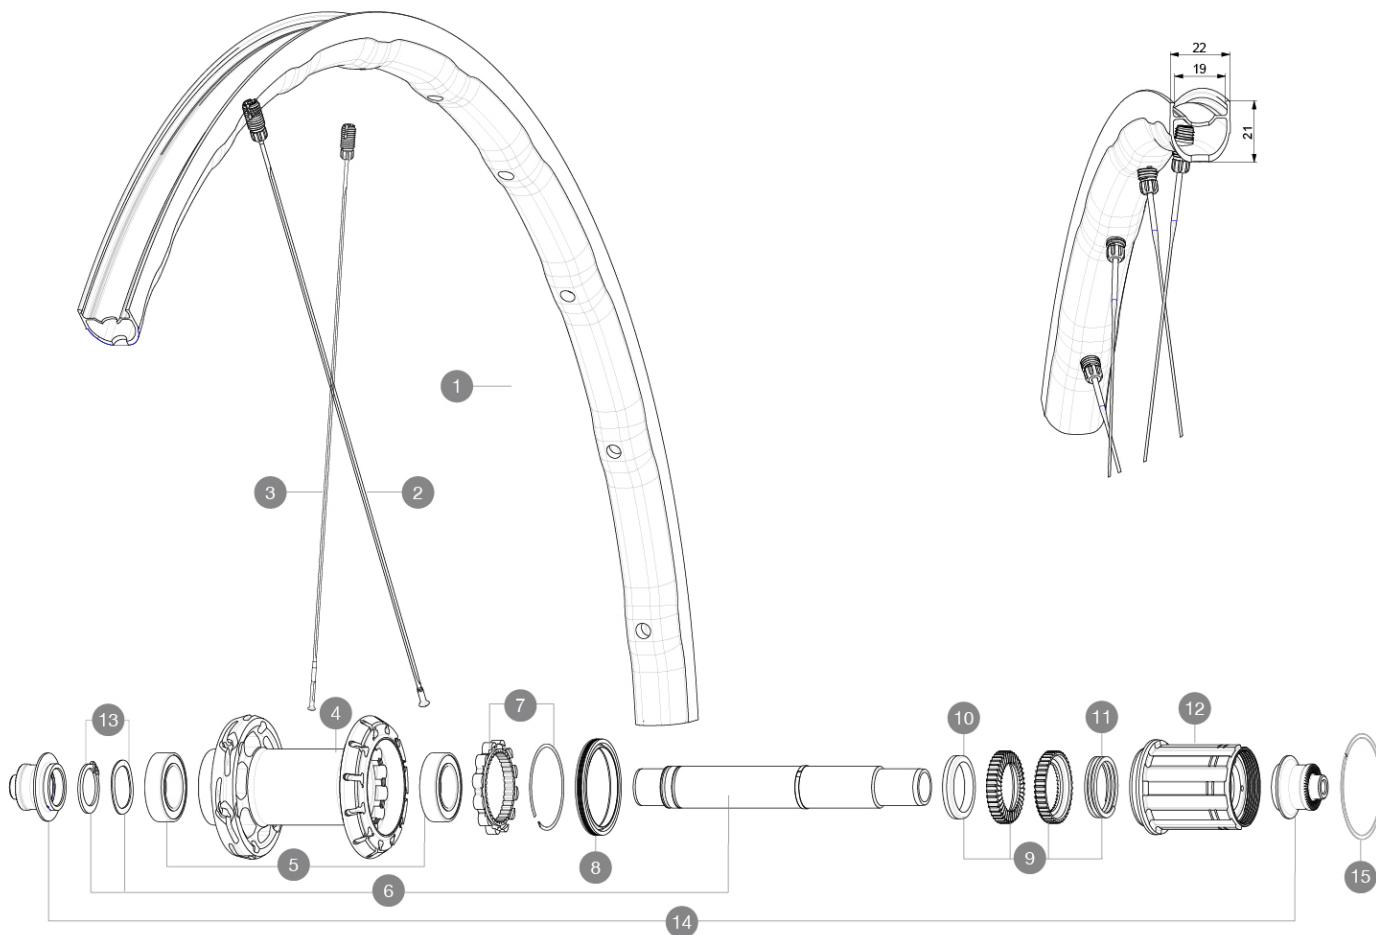

ASTM CATEGORY 2 : road and offroad with jumps less than 15cm
Mindestgröße des Reifens: Breite 23mm - max. Druck 6.75Bar/97PSI
For a longer longevity of the wheel, Mavic recommends that the total weight supported by the wheels doesn't exceed 120kg, bike included
Recommended tyre sizes: 25 to 32 mm
Max. Pressure: see indication on wheel and tyre. If they differ, use the lowest of the 2
Maximum tyre pressure: 6.75bar/97PSI with a 23mm tyre - 3.8bar/55PSI with a 62mm tyre
Maximale Reifengröße: Breite 62mm - max. Druck 3.8Bar/55PSI

REFERENZEN RÄDER

R36781 KSYRIUM SL RB 700 QR M11

RIMS

&NBSP;:

1	V4094013	Kit Rear rim Ksyrium SL RB

SPOKES

2	V4164201	Kit 12 rear Ksyrium SL DS butted spoke 278mm M7/7
3	V4164101	Kit 12 rear Ksyrium SL NDS butted aero spoke 297mm M7/7

HUB SHELLS

4	N/A	NABENKÖRPER
5	V2560401	KIT ID360 2 BEARINGS 17x28x7 + CIRCLIP + WAVED WASHER (QRM A
6	V2252801	KIT ID360 UB REAR WHEEL AXLE WITH CIRCLIP/WAVE WASHER
7	V2252701	KIT ID360 INSERT SHAPED EAR LOBE > 2017
8	V00063631	Kit ID360 seal version 2 (larger)
9	V2251701	ID360 2 RATCHETS + SPRING + GREASE
10	V2500501	Kit 3 ID360 pad for noise reduction
11	V2251801	KIT 3 ID360 ROAD SPRINGS
12	V3430101	HG11 Freewheel Body ID360
13	V2560501	KIT ADJUST. SYSTEM QRM AUTO ID360 for 17x28x7 bearing

15	V2252201	KIT 2 REAR HUB RETENTION RINGS 48mm

ADAPTERS

14	V2253101	KIT REAR AXLE ADAPTOR QUICK RELEASE ID360