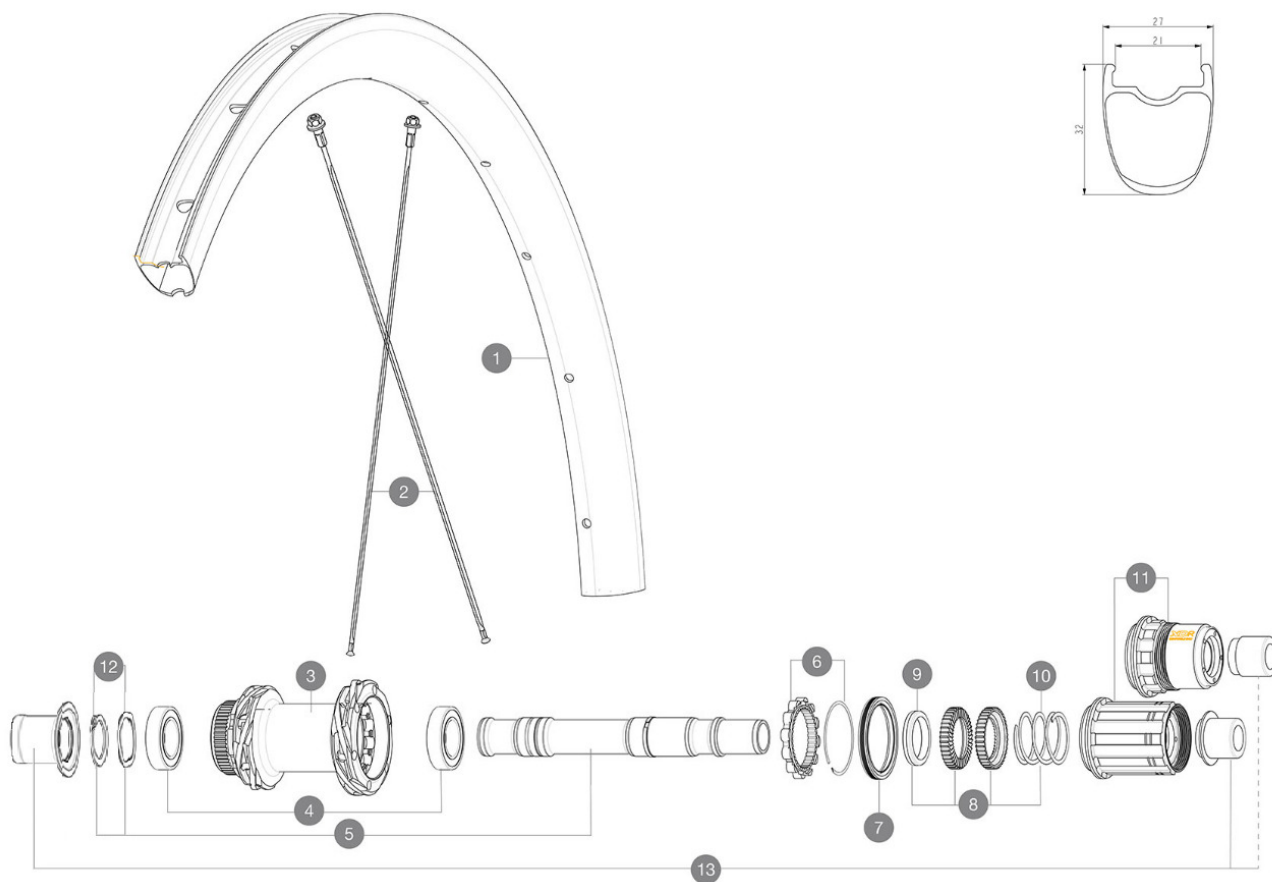

REFERENZEN RÄDER

R36771 Cosmic SLS 32 DCL Rr

R39081 Cosmic SLS 32 DCL Rr XDR

RIMS

&NBSP;:

1	V4093215	Kit Front/Rear rim Cosmic SL 32 Disc while stock lasts
	V2620101	UST RIM TAPE 25mm (for 21-24mm wide rim)

SPOKES

2	V4163101	Kit 12 Front/Rear Cosmic SLS 32 Disc aero stainless spoke 28
---	----------	--

HUB SHELLS

3	N/A	NABENKÖRPER
3	N/A	NABENKÖRPER
4	M40076	HUB BEARINGS 17x30x7 6903 x 2
5	V2373401	KIT ID360 135/142 DCL L1 AXLE WITH CLIP
6	V2252701	KIT ID360 INSERT SHAPED EAR LOBE > 2017
7	V00063631	Kit ID360 seal version 2 (larger)
8	V2251701	ID360 2 RATCHETS + SPRING + GREASE
9	V2500501	Kit 3 ID360 pad for noise reduction
10	V2251801	KIT 3 ID360 ROAD SPRINGS
11	V3430101	HG11 Freewheel Body ID360
11	V2580101	FREEHUB BODY XD Road ID360
12	V2373001	KIT ADJUST. SYSTEM QRM AUTO ID360 for 17x30x7 bearing

ADAPTERS

13	V2510701	ID360 EVO REAR AXLE ADAPTERS 12x142mm DCL & D6T
----	----------	---

MAVIC *Cosmic SLS 32 Disc*

Specifications

RADGEWICHTE