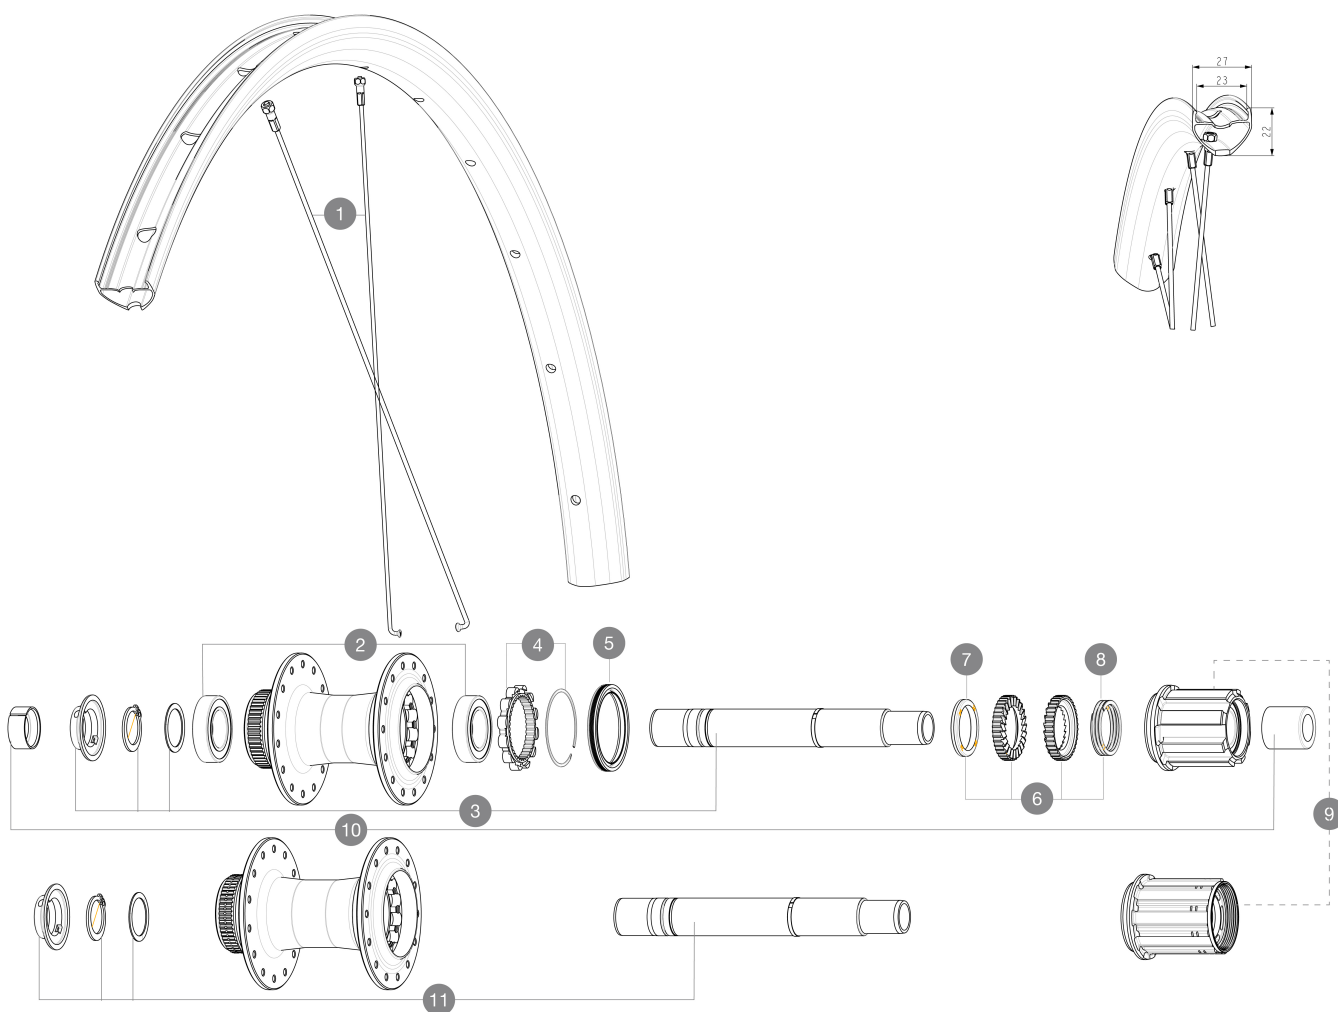

REFERENZE RUOTE

SPOKES

1	V00062331	Kit 14 ft/rr Jbent bk rd spk 298 29"+np
---	-----------	---

HUB SHELLS

2	M40076	HUB BEARINGS 17x30x7 6903 x 2
3	V2373401	KIT ID360 135/142 DCL L1 AXLE WITH CLIP
4	V2252701	KIT ID360 INSERT SHAPED EAR LOBE > 2017
5	V00063631	Kit ID360 seal version 2 (larger)
6	V2375201	KIT ID360 24 TEETH 2 RATCHET + MTB SPRING + PAD (specific)
7	V2375401	KIT ID360 MTB 24T 3 NOISE REDUCING PADS
8	V2372901	KIT 3 ID360 MTB SPRINGS
9	V3430101	HG11 Freewheel Body ID360
9	V3440101	ED11 Freewheel Body ID360
11	V2375701	Kit ID360 148 DCL axle with circlip

OPTIONS

V2373001	KIT ADJUST. SYSTEM QRM AUTO ID360 for 17x30x7 bearing
----------	---

ADAPTERS

10	V2510701	ID360 EVO REAR AXLE ADAPTERS 12x142mm DCL & D6T
	V2510901	ID360 EVO REAR AXLE ADAPTERS 12x135mm DCL & D6T
	V2510801	ID360 EVO REAR AXLE ADAPTERS 9x135mm DCL & D6T

MAVIC *ALLROAD 1 23MM*

Specifications

PESI RUOTE