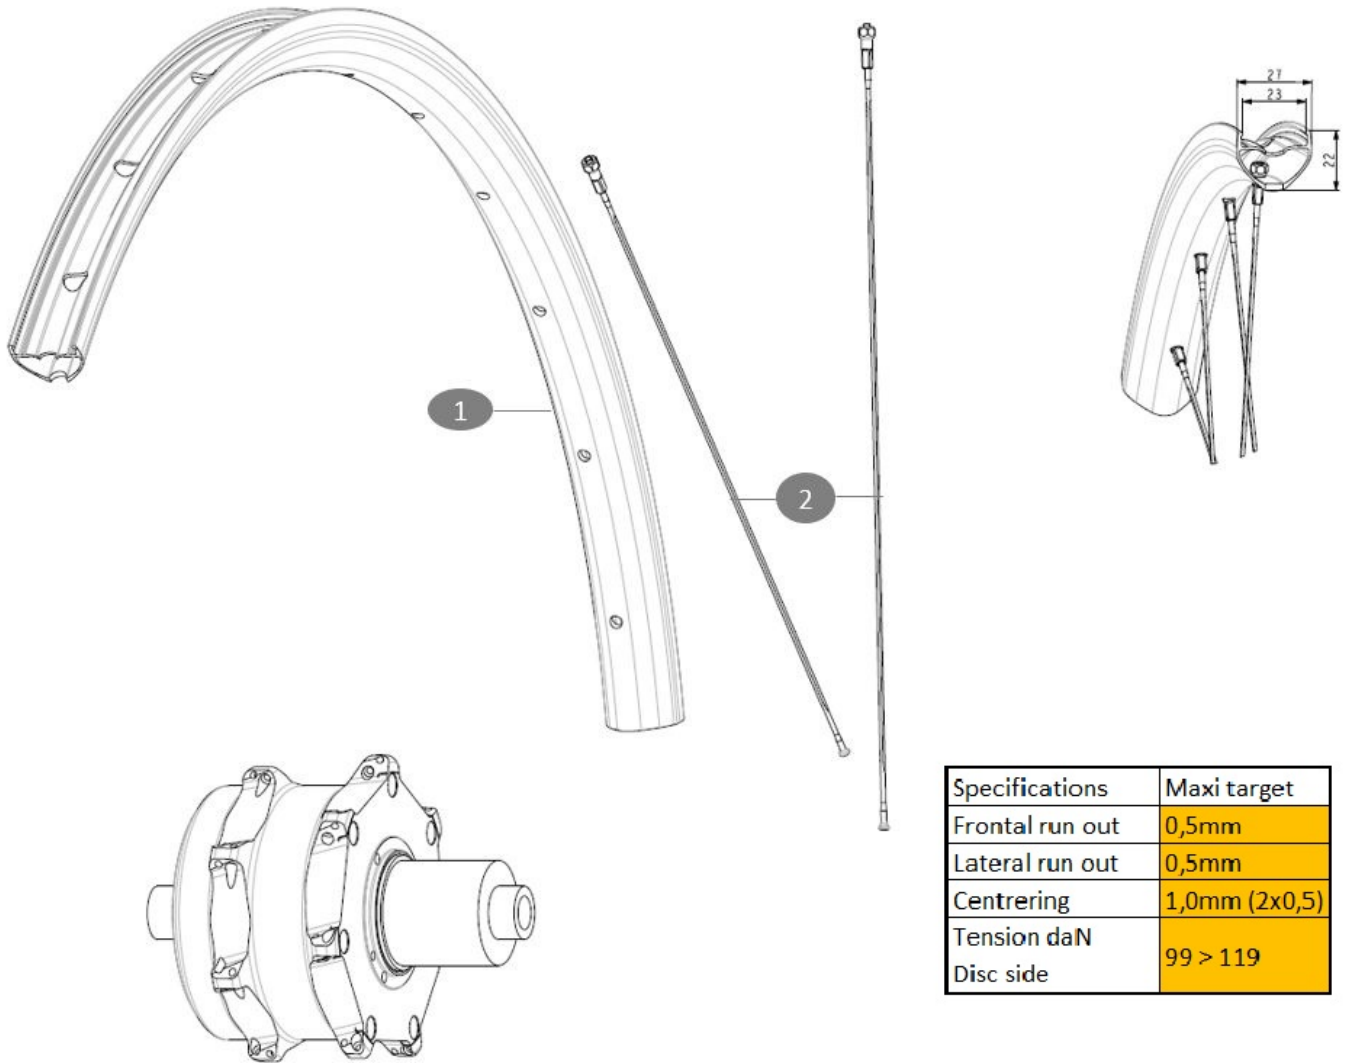

REFERENZE RUOTE

Specifications	Maxi target
Frontal run out	0,5mm
Lateral run out	0,5mm
Centring	1,0mm (2x0,5)
Tension daN Disc side	99 > 119

RIMS

&NBSP;:

- | | | |
|---|-----------|--|
| 1 | V00054809 | Kit Rear rim Allroad EBM X20 |
| | V2700101 | UST Tape 28mm for 25 to 27mm wide rims |

SPOKES

- | | | |
|---|-----------|--|
| 2 | V00054431 | Kit 14 Allroad Spk286 EBMX20 + steel npl |
|---|-----------|--|

MAVIC **ALLROAD 700 MAHLEX20****Specifications**

PESI RUOTE