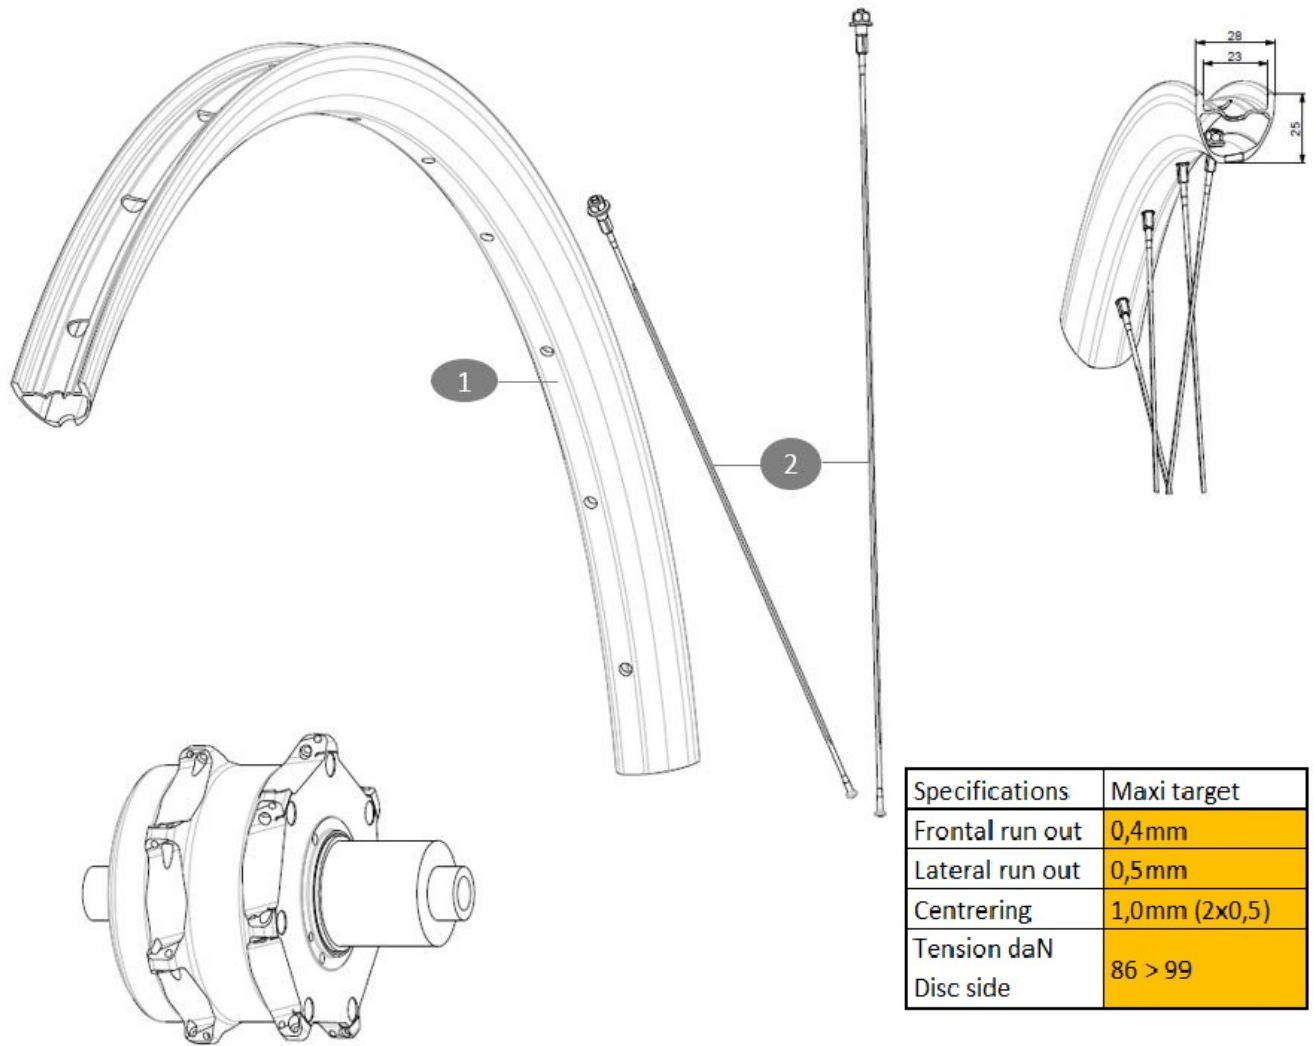

REFERENZE RUOTE

**RIMS**

&NBSP;:

- 1 V00054909 Kit Rear rim Allroad Pro Carbon EBM X20 while stock lasts
- V2620101 UST RIM TAPE 25mm (for 21-24mm wide rim)

**SPOKES**

- 2 V00054531 Kit14Ald Pro Carb spk283 EBMX20+blk npl

**MAVIC** **ALLROAD PRO CARBON SL EBM X20****Specifications**

PESI RUOTE