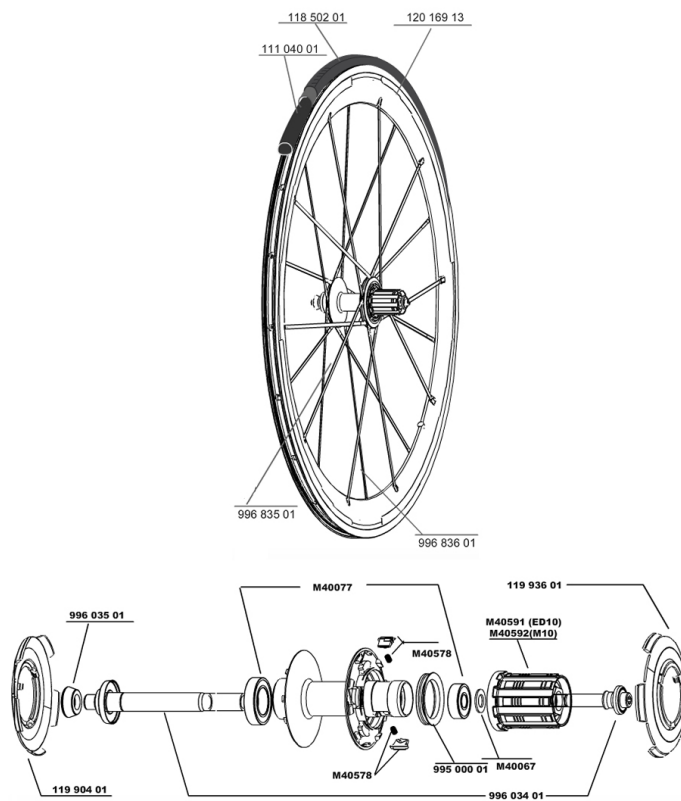

## REFERENZE RUOTE

111673 COSMIC CARBONE SLR011M10 WTS 111674 COSMIC CARBONE SLR011ED11 WTS

### RIMS

&NBSP;:

12016913 REAR COSMIC CARBONE SLR RIM

### SPOKES

99683601 5 SPOKES CARBONE SLR FW SIDE  
99683501 5 SPOKES CARBONE SLR FRT+OFW

### **PESI RUOTE**

Peso della ruota