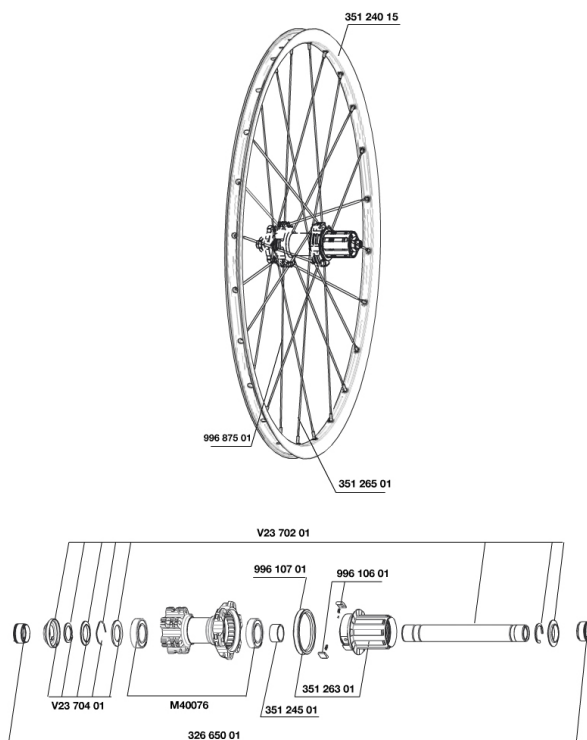

REFERENZE RUOTE

325521 CROSSRIDE D013 12x142 REAR

RIMS

&NBSP;:

35124015	"FRONT/REAR CROSSRIDE DISC 26"" 2013 9/9mm RIM"
----------	---

SPOKES

35126501	"12 SPOKES DRV CROSSRIDE 2013 26"" 15/12mm 261mm"
99687501	12 SPOKES CROSSRIDE DISC 09 263mm

HUB SHELLS

V2371201	KIT REAR QRM AXLE 135-142 / BOOST 148mm
35124501	SET OF 3 REAR AXLE/FREEWHEEL BODY SPACERS
V2370401	REAR AUTO ADJUST.PLAY KIT 12MM AXLE
35126301	TS-2 FREEWHEEL BODY + SEAL 2013 (NO PAWLS) - while stock las
99610701	ITS4 SEAL
M40076	HUB BEARINGS 17x30x7 6903 x 2
32665001	135>142mmRRAdaptersRedXRide012
99610601	ITS4 PAWLS KIT

MAVIC *Crossride***VENDUTO CON**

Rim tape	
Rim tape	
Adattatori posteriori 12x142 mm	
Adattatori posteriori 12x142 mm	
Riduttore valvola	
Riduttore valvola	
Guida utente	
Guida utente	

Specifications**CERCHIONI**

PESI RUOTE

- **Peso della ruota**
- **Weight Rear 26"**: 965
- **Weight Rear 27.5"**: 1020
- **Weight Rear 29"**: 1075