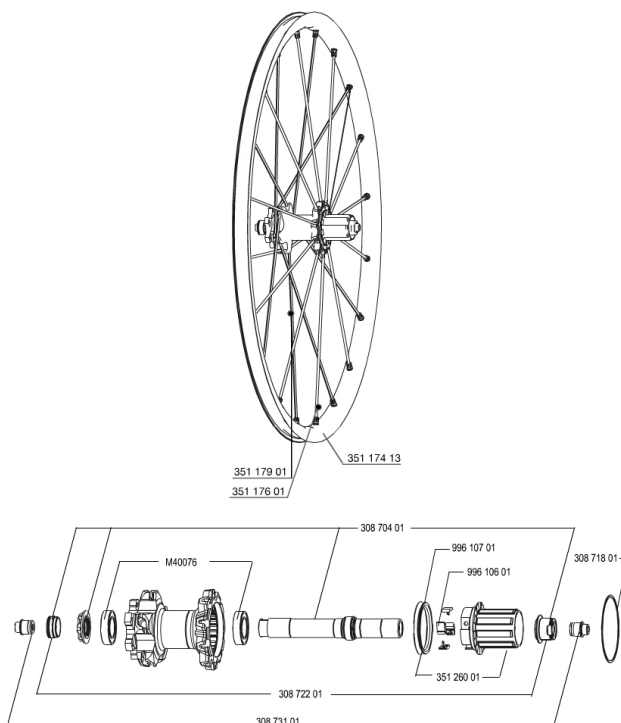

REFERENZE RUOTE

RIMS

&NBSP;:

35117413	"REAR CROSSMAX ST 29"" RIM"
----------	-----------------------------

SPOKES

35117901	"10 SPOKES M7/7 NDRV BLK CROSSMAX ST 29"" 300,5mm"
35117601	"11 SPOKES M7/7 DRV BLK CROSSMAX ST 29"" 270,5mm"

HUB SHELLS

99610701	ITS4 SEAL
35126001	ITS-4 FREEWHEEL BODY + SEAL 2013 (WITHOUT PAWLS)
30871801	ELASTIC RING 56mm diam.
99610601	ITS4 PAWLS KIT
30870401	REAR AXLE KIT ITS4 135mm D6T/DCL 2012

ADAPTERS

30872201	FORK REST ITS-4 135mm REAR AXLE > 2012
30873101	2 REAR REDUCERS 12/9,5mm 2012 ITS4 HUB

CROSSMAX ST 29 Lefty 2014

Specifications

PESI RUOTE