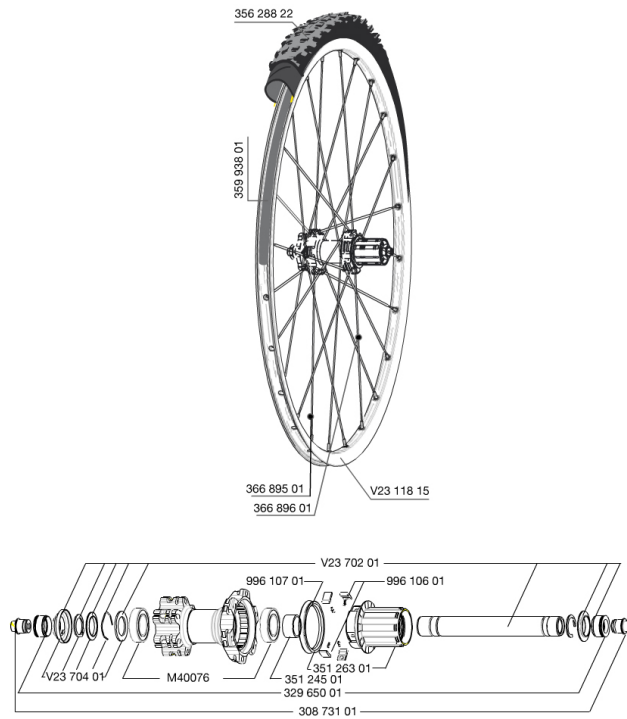

REFERENZE RUOTE

353029 CROSSROC 29REAR9x135WTS

RIMS

&NBSP;:

35993801	UST RIM STRIP 29x19c
V2311815	KIT FRONT/REAR CROSSROC 29"

SPOKES

36689601	"12 SPOKES DRIVE SIDE CROSSROC 29"" 293mm"
36689501	"12 SPOKES FRONT/OPP DRIVE SIDE CROSSROC 29"" 295mm"

HUB SHELLS

V2370401	REAR AUTO ADJUST.PLAY KIT 12MM AXLE
35124501	SET OF 3 REAR AXLE/FREEWHEEL BODY SPACERS
99610701	ITS4 SEAL
V2370201	KIT REAR AXLE 12MM CROSSONE/CROSSRIDE/CROSSROC
35126301	TS-2 FREEWHEEL BODY + SEAL 2013 (NO PAWLS) - while stock las
99610601	ITS4 PAWLS KIT
M40076	HUB BEARINGS 17x30x7 6903 x 2

TYRES

35628822	Crossroc Roam 29
----------	------------------

ADAPTERS

32965001	ADAPTER Rr 12x142mm Elite/CRide MTB (Rd)
30873101	2 REAR REDUCERS 12/9,5mm 2012 ITS4 HUB

MAVIC *Crossroc 29 WTS*

2

2014

REAR

Specifications

PESI RUOTE

Peso della ruota 1025