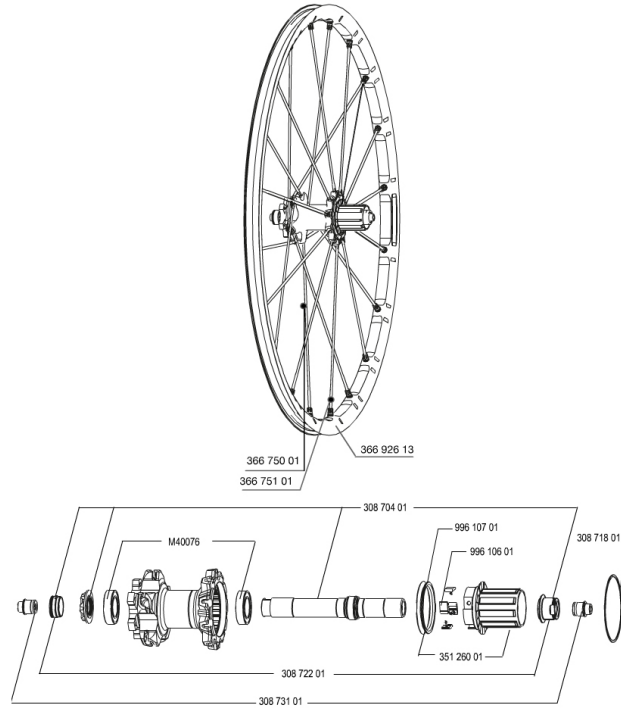

REFERENZE RUOTE

356027 CROSSMAX SLR 650b D6T REAR 356033 CROSSMAX SLR 650b Dcl REAR

RIMS

&NBSP;:

36692613 "REAR CROSSMAX SLR 650b/27,5" RIM"

SPOKES

36675001 "10 SPOKES OPP DRIVE SIDE CROSSMAX SLR/ENDURO 650b/27,5" 28
36675101 "10 SPOKES DRIVE SIDE CROSSMAX SLR/ENDURO 650b/27,5" 251,5m

HUB SHELLS

99610701 ITS4 SEAL
35126001 ITS-4 FREEWHEEL BODY + SEAL 2013 (WITHOUT PAWLS)
30871801 ELASTIC RING 56mm diam.
99610601 ITS4 PAWLS KIT
30870401 REAR AXLE KIT ITS4 135mm D6T/DCL 2012
M40076 HUB BEARINGS 17x30x7 6903 x 2

ADAPTERS

30872201 FORK REST ITS-4 135mm REAR AXLE > 2012
30873101 2 REAR REDUCERS 12/9,5mm 2012 ITS4 HUB

MAVIC *Crossmax SLR 650b*

2

2014

REAR

Specifications

PESI RUOTE

Peso della ruota 830