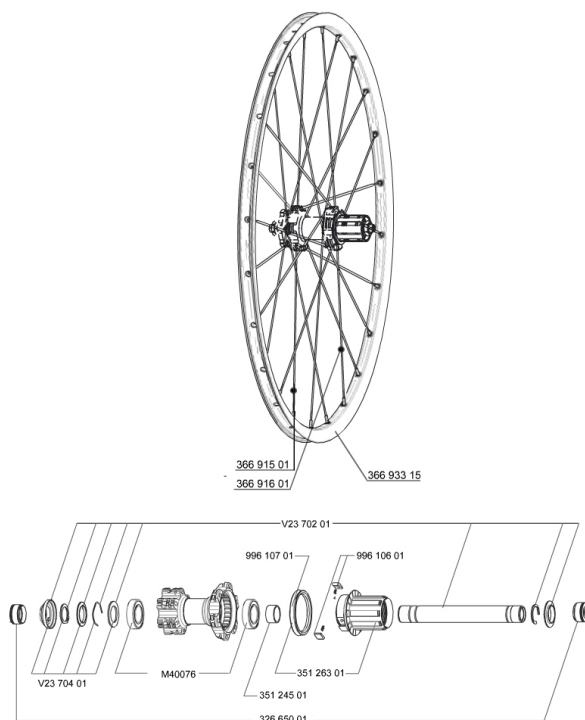

REFERENZE RUOTE

356058 CROSSRIDE D650b 12x142REAR

RIMS

&NBSP;:

36693315	"FRONT/REAR CROSSRIDE 650b/27,5" RIM"
----------	---------------------------------------

SPOKES

36691601	KIT 12 DS CROSSRIDE/E-XA ELITE 27,5" SPK 275mm
36691501	KIT 12 DS CROSSRIDE/XA +/E-XA + 27,5" SPOKE 277mm - while st

HUB SHELLS

32665001	135>142mmRRAdaptersRedXRide012
99610601	ITS4 PAWLS KIT
V2370401	REAR AUTO ADJUST.PLAY KIT 12MM AXLE
35126301	TS-2 FREEWHEEL BODY + SEAL 2013 (NO PAWLS) - while stock las
V2370201	KIT REAR AXLE 12MM CROSSONE/CROSSRIDE/CROSSROC
99610701	ITS4 SEAL

MAVIC *Crossride 650b*

2

2014

REAR

Specifications

PESI RUOTE

Peso della ruota 1020