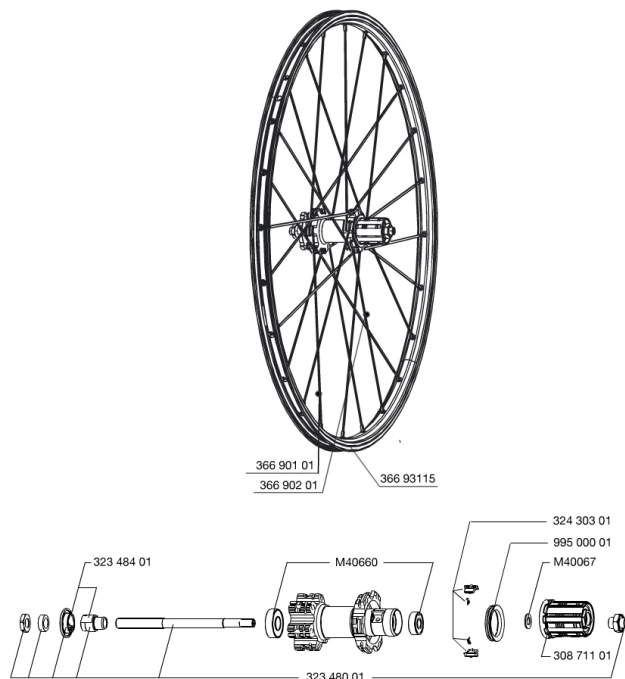

REFERENZE RUOTE

356073 CROSSONE 650b REAR

RIMS

&NBSP;:

1	36693115	"FRONT/REAR CROSSONE 650b/27,5"" RIM"
---	----------	---------------------------------------

SPOKES

2	36690101	"12 SPOKES FRONT/OPP DRIVE SIDE CROSSONE 650b/27,5"" 278mm"
3	36690201	"12 SPOKES DRIVE SIDE CROSSONE 650b/27,5"" 276mm"

HUB SHELLS

4	N/A	CORPO MOZZO
5	M40660	KIT CUSCINETTI MOZZO POST. 608+6001
6	32348001	DISCO x ASSE POST. XLAND/XMAX ENDU
7	32348401	SUPPORTO ESPANDIBILE x CUSCINETTI MOZZO
8	99500001	GUARNIZIONE CORPO RUOTA LIBERA FTSL/FTSX
9	M40067	10 DISTANZIALI / RONDELLE x CORPO RUOTA LIBERA
10	30871101	FTS-L FREEWHEEL BODY HG11 2013 (8 or 9mm axle compatible)

MAVIC *Crossone 650b*

2

2014

REAR

Specifications

PESI RUOTE

Peso della ruota 1090