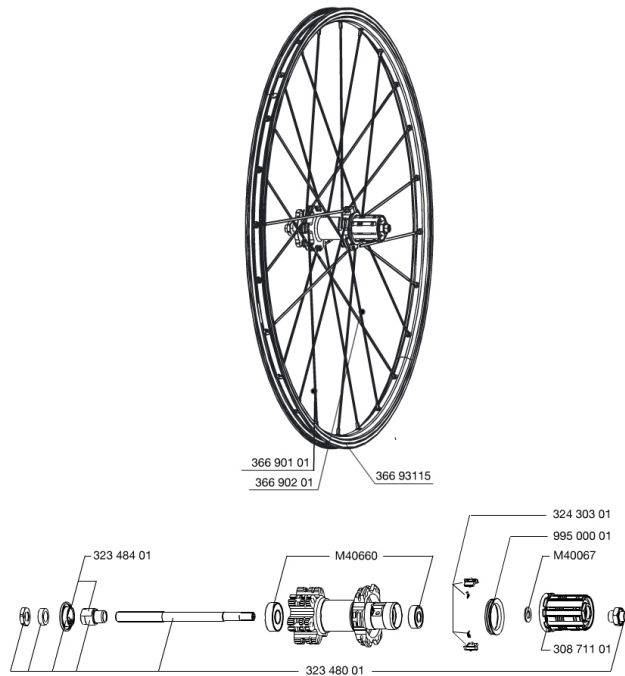

REFERENZE RUOTE

356641 CROSSONE 650b 15mm PR

RIMS

&NBSP;:

1	36693115	"FRONT/REAR CROSSONE 650b/27,5"" RIM"
---	----------	---------------------------------------

SPOKES

2	36690101	"12 SPOKES FRONT/OPP DRIVE SIDE CROSSONE 650b/27,5"" 278mm"
3	36690201	"12 SPOKES DRIVE SIDE CROSSONE 650b/27,5"" 276mm"

HUB SHELLS

4	N/A	CORPO MOZZO
5	M40660	KIT CUSCINETTI MOZZO POST. 608+6001
6	32348001	DISCO x ASSE POST. XLAND/XMAX ENDU
7	32348401	SUPPORTO ESPANDIBILE x CUSCINETTI MOZZO
8	32430301	KIT CRICCHETTI FTSX MTB
9	99500001	GUARNIZIONE CORPO RUOTA LIBERA FTSL/FTSX
10	M40067	10 DISTANZIALI / RONDELLE x CORPO RUOTA LIBERA
11	30871101	FTS-L FREEWHEEL BODY HG11 2013 (8 or 9mm axle compatible)

MAVIC *Crossone 650b 15mm***Specifications****PESI RUOTE**

Peso della ruota