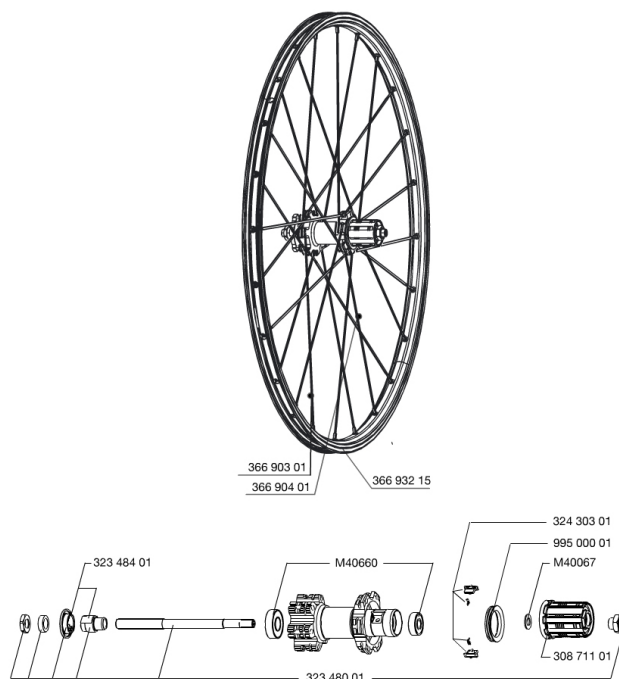

REFERENZE RUOTE

356644 CROSSONE 29 15mm PR

RIMS

&NBSP;:

1	36693215	"FRONT/REAR CROSSONE 29"" RIM"
---	----------	--------------------------------

SPOKES

2	36690301	"12 SPOKES FRONT/OPP DRIVE SIDE CROSSONE 29"" 296mm"
3	36690401	"12 SPOKES DRIVE SIDE CROSSONE 29"" 294mm"

HUB SHELLS

4	N/A	CORPO MOZZO
5	M40660	KIT CUSCINETTI MOZZO POST. 608+6001
6	32348001	DISCO x ASSE POST. XLAND/XMAX ENDU
7	32348401	SUPPORTO ESPANDIBILE x CUSCINETTI MOZZO
8	32430301	KIT CRICCHETTI FTSX MTB
9	99500001	GUARNIZIONE CORPO RUOTA LIBERA FTSL/FTSX
10	M40067	10 DISTANZIALI / RONDELLE x CORPO RUOTA LIBERA
11	30871101	FTS-L FREEWHEEL BODY HG11 2013 (8 or 9mm axle compatible)

MAVIC *Crossone 29 15mm*

2

2014

REAR

Specifications

PESI RUOTE

Peso della ruota