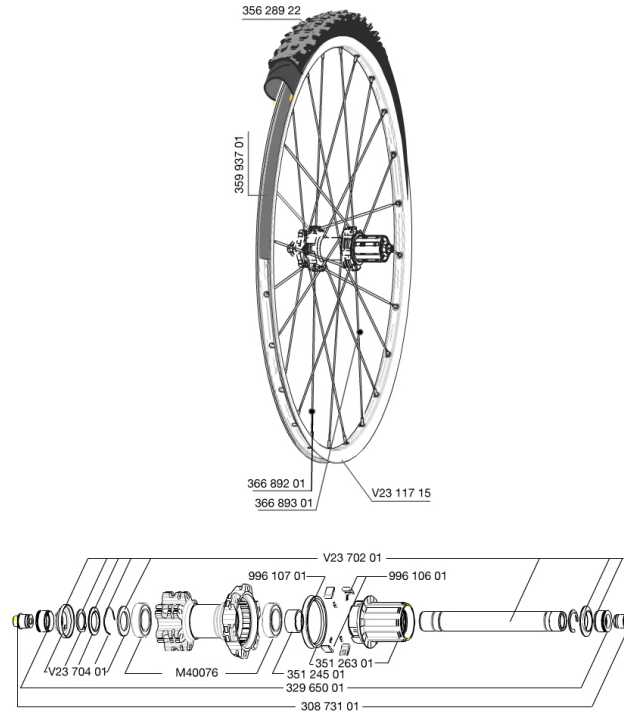

MAVIC CROSSROC WTS 650b (27,5) Lefty Supermax 2014

REFERENZE RUOTE

RIMS

&NBSP;:

35993701	UST RIM STRIP 27.5x19c
V2311715	KIT FRONT/REAR CROSSROC 27,5"

SPOKES

36689201	"12 SPOKES FRONT/OPP DRIVE SIDE CROSSROC 650b/27,5"" 277mm"
36689301	"12 SPOKES DRIVE SIDE CROSSROC 650b/27,5"" 275mm"

HUB SHELLS

M40076	HUB BEARINGS 17x30x7 6903 x 2
V2370401	REAR AUTO ADJUST.PLAY KIT 12MM AXLE
35124501	SET OF 3 REAR AXLE/FREEWHEEL BODY SPACERS
99610701	ITS4 SEAL
V2370201	KIT REAR AXLE 12MM CROSSONE/CROSSRIDE/CROSSROC
35126301	TS-2 FREEWHEEL BODY + SEAL 2013 (NO PAWLS) - while stock las
99610601	ITS4 PAWLS KIT

TYRES

35628922	Crossroc Roam 650b
----------	--------------------

ADAPTERS

30873101	2 REAR REDUCERS 12/9,5mm 2012 ITS4 HUB
32965001	ADAPTER Rr 12x142mm Elite/CRide MTB (Rd)

MAVIC**CROSSROC WTS 650b (27,5) Lefty****Supermax 2014****Specifications****PESI RUOTE**

Peso della ruota