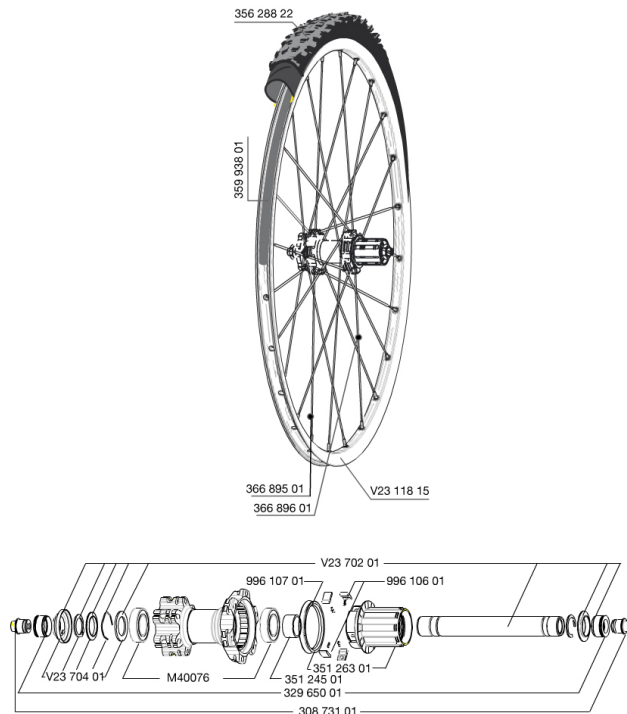

REFERENZE RUOTE

**RIMS**

&NBSP;:

35993801	UST RIM STRIP 29x19c
V2311815	KIT FRONT/REAR CROSSROC 29"

**SPOKES**

36689501	"12 SPOKES FRONT/OPP DRIVE SIDE CROSSROC 29"" 295mm"
36689601	"12 SPOKES DRIVE SIDE CROSSROC 29"" 293mm"

**HUB SHELLS**

M40076	HUB BEARINGS 17x30x7 6903 x 2
V2370401	REAR AUTO ADJUST.PLAY KIT 12MM AXLE
35124501	SET OF 3 REAR AXLE/FREEWHEEL BODY SPACERS
99610701	ITS4 SEAL
V2370201	KIT REAR AXLE 12MM CROSSONE/CROSSRIDE/CROSSROC
35126301	TS-2 FREEWHEEL BODY + SEAL 2013 (NO PAWLS) - while stock las
99610601	ITS4 PAWLS KIT

**TYRES**

35628822	Crossroc Roam 29
----------	------------------

**ADAPTERS**

30873101	2 REAR REDUCERS 12/9,5mm 2012 ITS4 HUB
32965001	ADAPTER Rr 12x142mm Elite/CRide MTB (Rd)

### **PESI RUOTE**

Peso della ruota