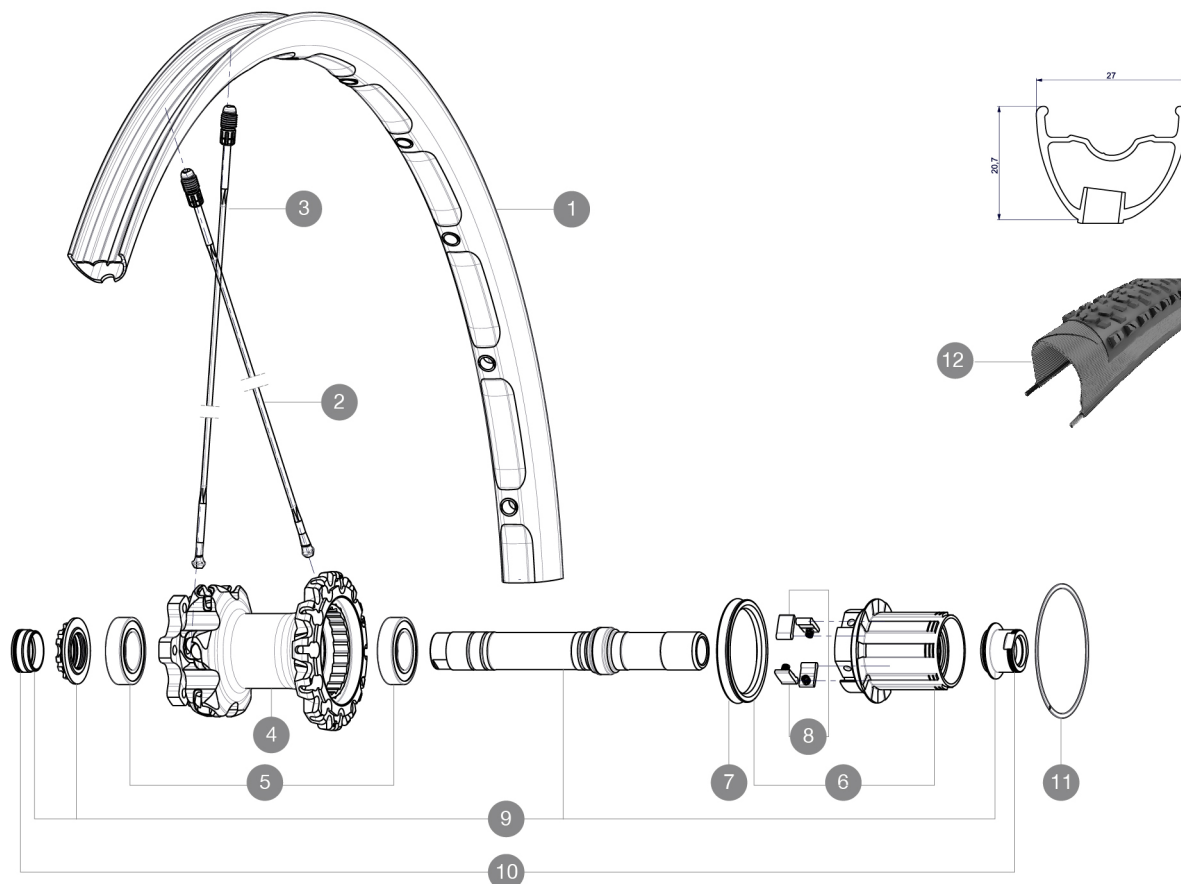

REFERENZE RUOTE

R17701 Crossmax XL 27.5RrWTS

RIMS

DIAM. FORO VALVOLA (MM): 6,5 :

1	V2311113	KIT REAR RIM CROSSMAX XL 2015 27,5"
---	----------	-------------------------------------

SPOKES

2	36675101	"10 SPOKES DRIVE SIDE CROSSMAX SLR/ENDURO 650b/27,5"" 251,5m
3	36674901	"12 SPOKES FRONT CROSSMAX SLR/ENDURO 650b/27,5"" 274mm"

HUB SHELLS

4	N/A	CORPO MOZZO
5	M40076	HUB BEARINGS 17x30x7 6903 x 2
6	35126001	ITS-4 FREEWHEEL BODY + SEAL 2013 (WITHOUT PAWLS)
7	99610701	ITS4 SEAL
8	99610601	ITS4 PAWLS KIT
9	30870401	REAR AXLE KIT ITS4 135mm D6T/DCL 2012
11	30871801	ELASTIC RING 56mm diam.

ADAPTERS

10	30872201	FORK REST ITS-4 135mm REAR AXLE > 2012
----	----------	--

MAVIC *Crossmax XL 27.5 WTS*

2

2015

REAR

Specifications

CERCHIONI

- Larghezza interna : 23 mm
- Misura ETRTO 27,5" : 584x23C

MOZZO

Compatibile con Shimano MTB 11 marce
XD compatibile (XX1-X01) con kit opzionale

PESI RUOTE

Peso della ruota 895