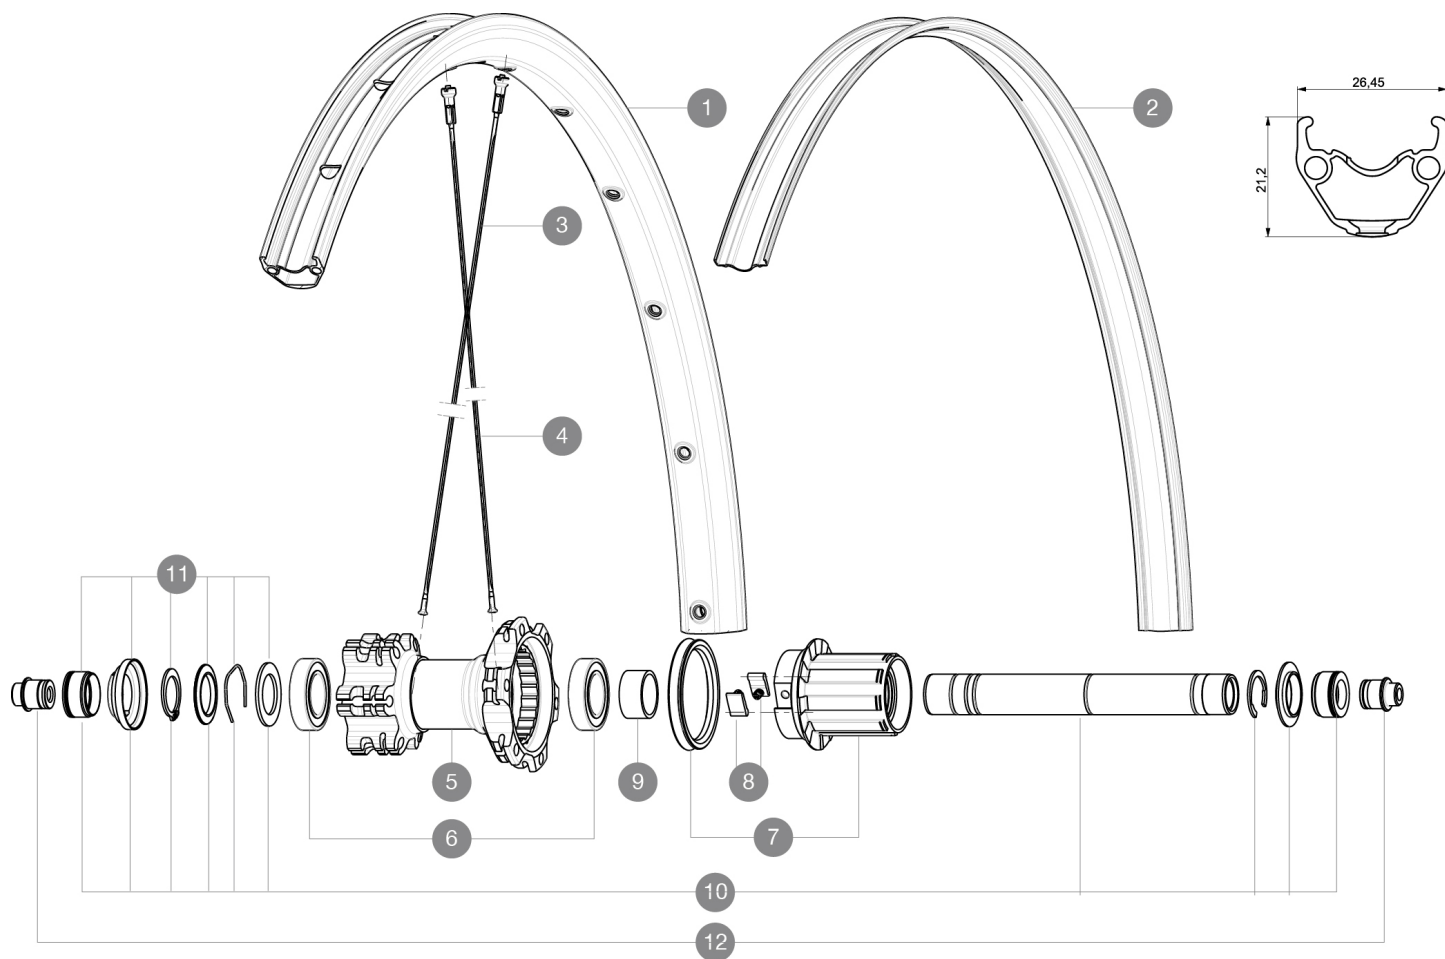

REFERENZE RUOTE

R18101 Crossroc XL29 Rr WTS

RIMS

DIAM. FORO VALVOLA (MM): 6,5 :

1	V2311515	KIT FRONT/REAR RIM CROSSROC XL 29"
2	V2190101	UST RIM STRIP 29x21c

SPOKES

3	36689501	"12 SPOKES FRONT/OPP DRIVE SIDE CROSSROC 29"" 295mm"
4	36689601	"12 SPOKES DRIVE SIDE CROSSROC 29"" 293mm"

HUB SHELLS

5	N/A	CORPO MOZZO
6	M40076	HUB BEARINGS 17x30x7 6903 x 2
7	35126301	TS-2 FREEWHEEL BODY + SEAL 2013 (NO PAWLS) - while stock las
8	99610601	ITS4 PAWLS KIT
9	35124501	SET OF 3 REAR AXLE/FREEWHEEL BODY SPACERS
10	V2371201	KIT REAR QRM AXLE 135-142 / BOOST 148mm
11	V2370401	REAR AUTO ADJUST.PLAY KIT 12MM AXLE

ADAPTERS

12	30873101	2 REAR REDUCERS 12/9,5mm 2012 ITS4 HUB
	32965001	ADAPTER Rr 12x142mm Elite/CRide MTB (Rd)

MAVIC *Crossroc XL 29 WTS*

2

2015

REAR

Specifications

CERCHIONI

• Misura ETRTO 29" : 622x21C

MOZZO

Compatibile con Shimano MTB 11 marce

XD compatibile (XX1-X01) con kit opzionale

PESI RUOTE

Peso della ruota 1060