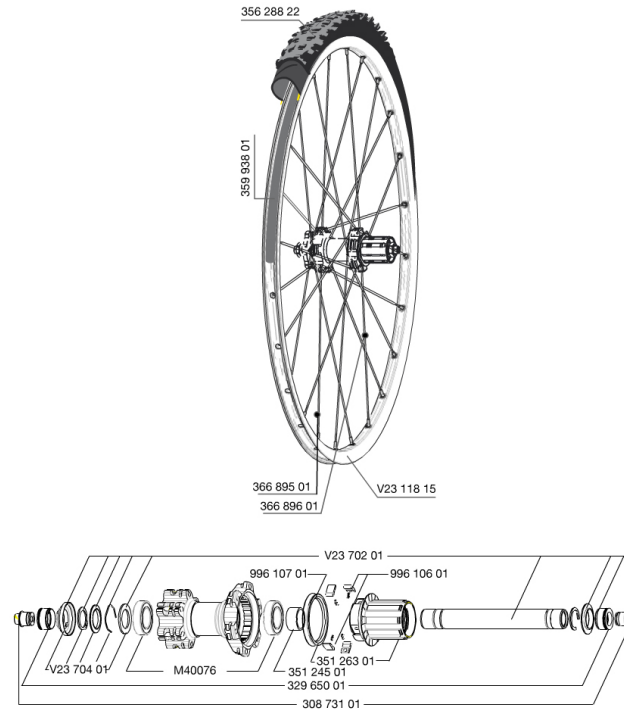

MAVIC CROSSROC WTS 29 Lefty Supermax 2014

REFERENZE RUOTE

RIMS

&NBSP;:

35993801	UST RIM STRIP 29x19c
V2311815	KIT FRONT/REAR CROSSROC 29"

SPOKES

36689601	"12 SPOKES DRIVE SIDE CROSSROC 29"" 293mm"
36689501	"12 SPOKES FRONT/OPP DRIVE SIDE CROSSROC 29"" 295mm"

HUB SHELLS

V2370401	REAR AUTO ADJUST.PLAY KIT 12MM AXLE
35124501	SET OF 3 REAR AXLE/FREEWHEEL BODY SPACERS
99610701	ITS4 SEAL
V2370201	KIT REAR AXLE 12MM CROSSONE/CROSSRIDE/CROSSROC
35126301	TS-2 FREEWHEEL BODY + SEAL 2013 (NO PAWLS) - while stock las
99610601	ITS4 PAWLS KIT
M40076	HUB BEARINGS 17x30x7 6903 x 2

TYRES

35628822	Crossroc Roam 29
----------	------------------

ADAPTERS

32965001	ADAPTER Rr 12x142mm Elite/CRide MTB (Rd)
30873101	2 REAR REDUCERS 12/9,5mm 2012 ITS4 HUB

MAVIC

CROSSROC WTS 29 Lefty Supermax

2014

Specifications

PESI RUOTE

Peso della ruota