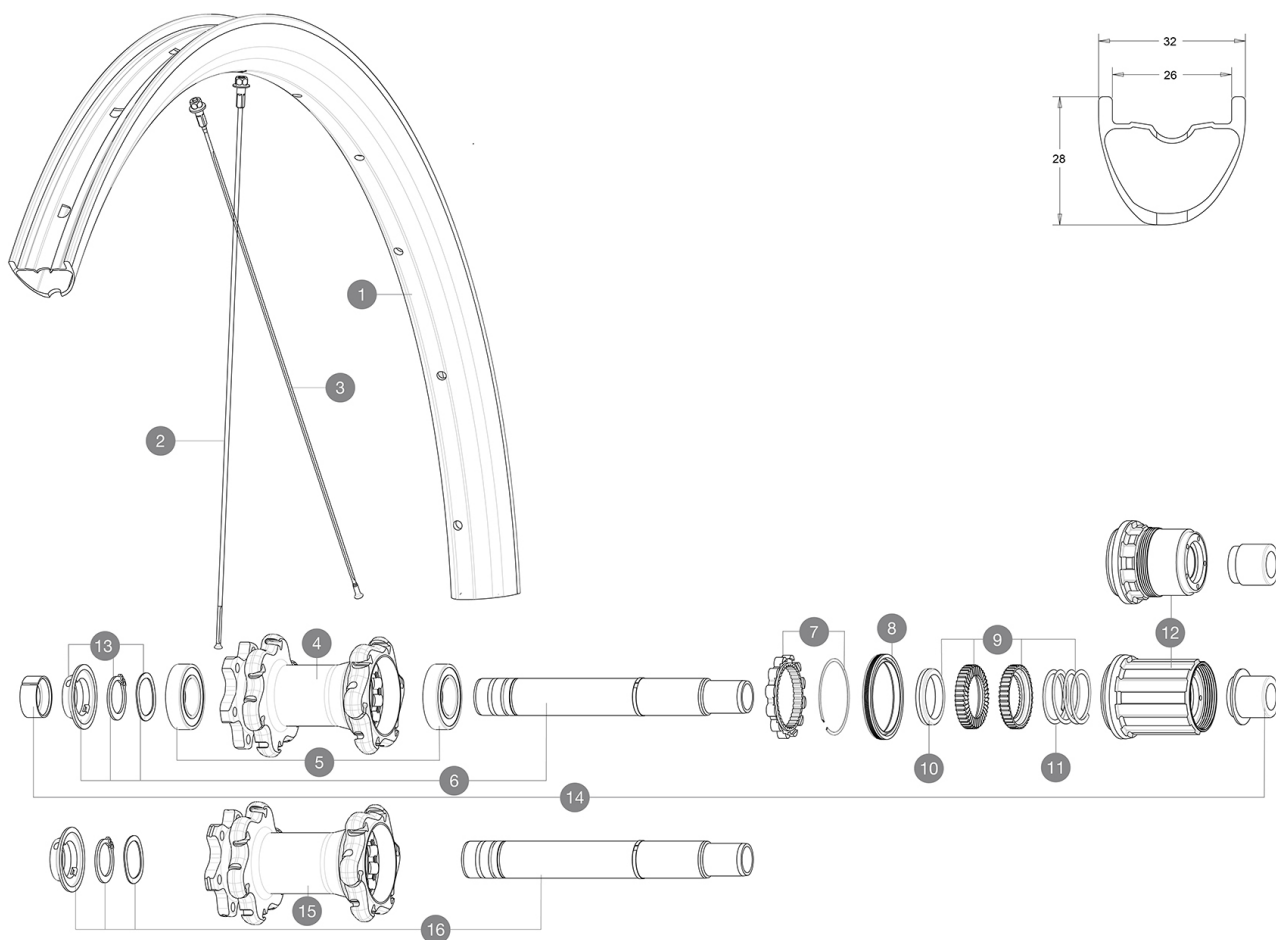

REFERENZE RUOTE

RIMS

&NBSP;:

1	V3070113	KIT REAR RIM XA PRO CARBON 29"
	V3750101	35mm UST Green Tape for 30mm wide rims

SPOKES

	V2387801	KIT 12 FRIT/REAR XA PRO CARBON 29" EXTRA FLAT SPOKE 288mm +
--	----------	---

HUB SHELLS

4	N/A	CORPO MOZZO
5	M40076	HUB BEARINGS 17x30x7 6903 x 2
6	V2372101	KIT ID360 135/142 D6T AXLE WITH CLIP
7	V2252701	KIT ID360 INSERT SHAPED EAR LOBE > 2017
8	V2251601	ID360 SEAL + GREASE
9	V2375201	KIT ID360 24 TEETH 2 RATCHET + MTB SPRING + PAD (specific)
10	V2375401	KIT ID360 MTB 24T 3 NOISE REDUCING PADS
11	V2372901	KIT 3 ID360 MTB SPRINGS
12	V3780101	HG9 Alloy MTB Freewheel Body ID360
12	V3740101	XD MTB Freewheel Body ID360
13	V2373001	KIT ADJUST. SYSTEM QRM AUTO ID360 for 17x30x7 bearing
15	N/A	CORPO MOZZO
16	V2372201	KIT ID360 148 D6T AXLE WITH CLIP

ADAPTERS

14	V2510701	ID360 EVO REAR AXLE ADAPTERS 12x142mm DCL & D6T
	V2510801	ID360 EVO REAR AXLE ADAPTERS 9x135mm DCL & D6T

MAVIC ***XA Pro Carbon 29 19*****COMPATIBILITY**

Ruota libera: Shimano Micro Spline

Specifications

PESI RUOTE