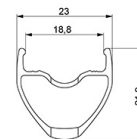

REFERENZE RUOTE

**RIMS**

&NBSP;:

- |          |          |  |
|----------|----------|--|
| <b>1</b> | V2738713 | Kit Rear rim Aksium Elite UST Disc SUP EBM 32h |
|          | V2620101 | UST RIM TAPE 25mm (for 21-24mm wide rim)       |

**SPOKES**

- |          |          |  |
|----------|----------|--|
| <b>2</b> | V3667801 | Kit 16 NDS round Jbent spoke 255mm Aksium Elite UST Disc EBM |
| <b>3</b> | V3667701 | Kit 16 DS round Jbent spokes 251mm Aksium Elite UST Disc EBM |