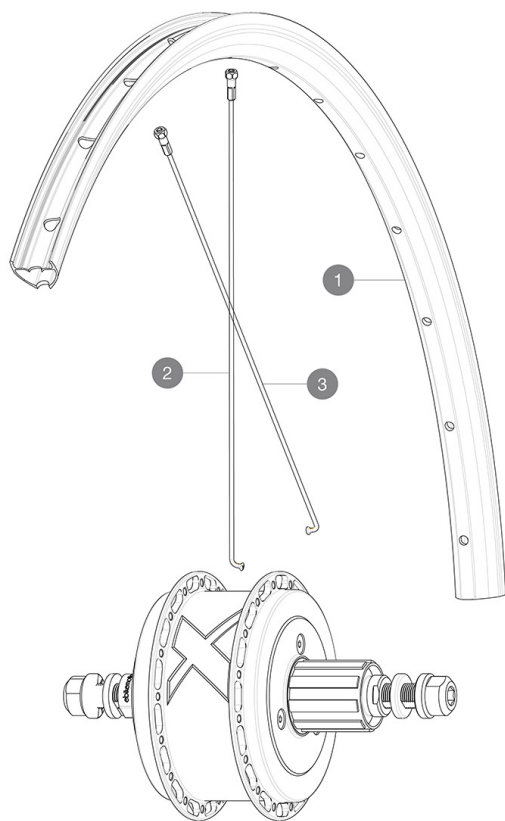

REFERENZE RUOTE

**RIMS**

&NBSP;:

- |          |          |  |
|----------|----------|--|
| <b>1</b> | V2738713 | Kit Rear rim Aksium Elite UST Disc SUP EBM 32h |
|          | V2620101 | UST RIM TAPE 25mm (for 21-24mm wide rim)       |

**SPOKES**

- |          |          |  |
|----------|----------|--|
| <b>2</b> | V3667801 | Kit 16 NDS round Jbent spoke 255mm Aksium Elite UST Disc EBM |
| <b>3</b> | V3667701 | Kit 16 DS round Jbent spokes 251mm Aksium Elite UST Disc EBM |

**MAVIC** *Aksium Elite UST Disc EBM***Specifications**

PESI RUOTE