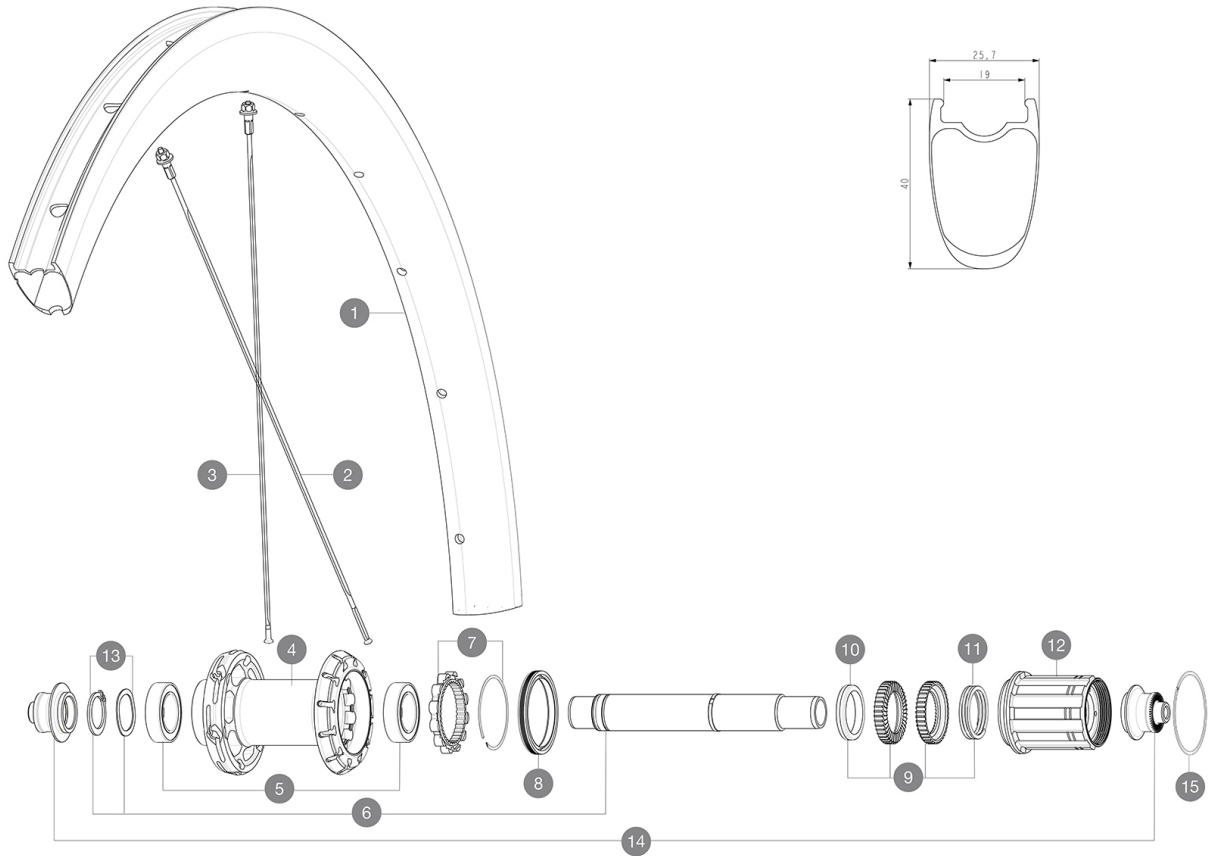

ASTM CATEGORY 1 : road only

Misura minima del pneumatico: larghezza 23 mm - pressione massima 6,75 Bar/97 PSI

For a longer longevity of the wheel, Mavic recommends that the total weight supported by the wheels doesn't exceed 120kg, bike included

Recommended tyre sizes: 25 to 32 mm

Max. Pressure: see indication on wheel and tyre. If they differ, use the lowest of the 2

Maximum tyre pressure: 6.75bar/97PSI with a 23mm tyre - 3.8bar/55PSI with a 62mm tyre

Misura massima del pneumatico: larghezza 62 mm - pressione massima 3,8 Bar/55 PSI

REFERENZE RUOTE

R36731 COSMIC SL 40 RB 700 QR M11

RIMS

&NBSP::

1	V4092713	Kit Rear rim Cosmic SL 40 RB
	V3720101	25mm UST Tape for 19 to 22mm Road Rims