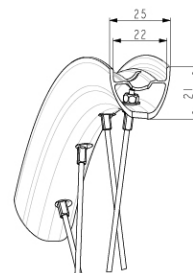

MAVIC ALLROAD S DISC EBM

1
2021
REAR

Recommended tyre sizes: 28 to 64 mm (1.1" to 2.5")

REFERENZE RUOTE

RIMS

&NBSP;:

- | | | |
|---|----------|---|
| 1 | V4092313 | Kit Rear rim EBM Allroad S White Stocks lasts |
| | V2620101 | UST RIM TAPE 25mm (for 21-24mm wide rim) |

SPOKES

- | | | |
|---|----------|--|
| 2 | V3667801 | Kit 16 NDS round Jbent spoke 255mm Aksium Elite UST Disc EBM |
|---|----------|--|

MAVIC *ALLROAD S DISC EBM*

Specifications

PESI RUOTE