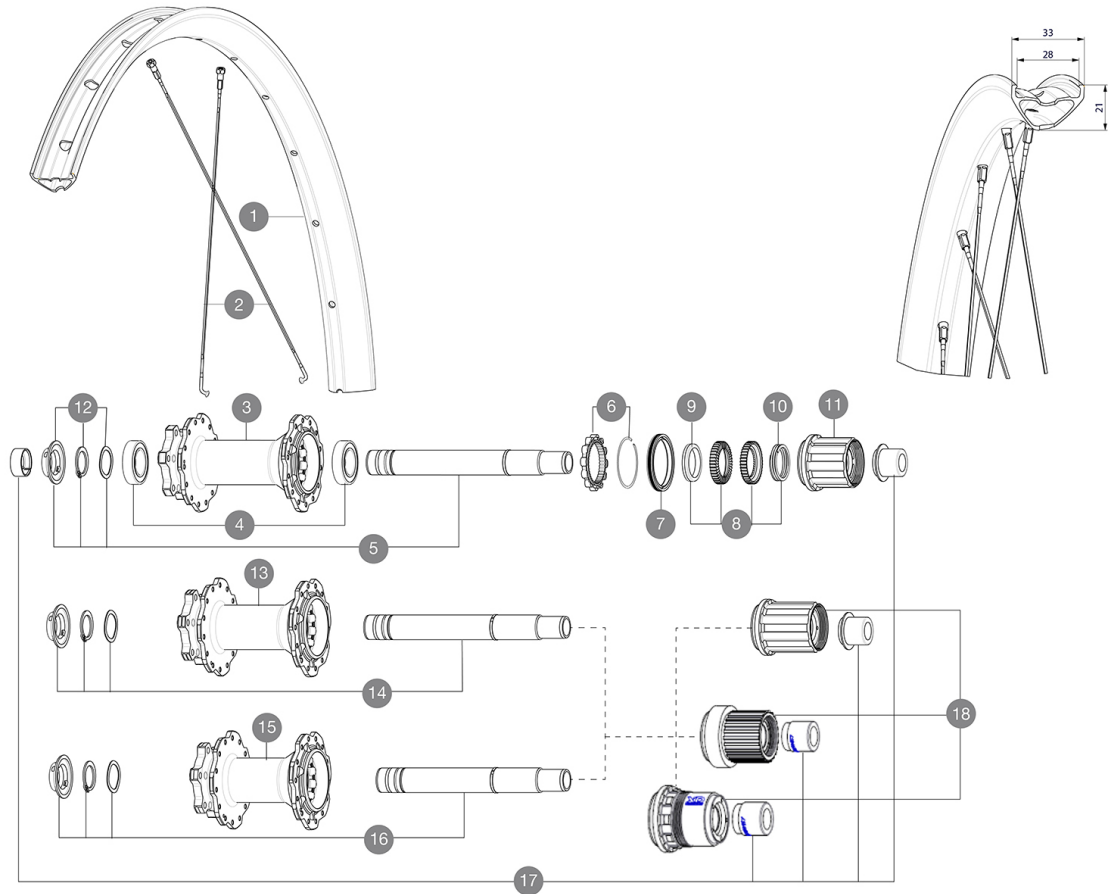

MAVIC DEEMAX 29

ASTM CATEGORY 5 : GRAVITY RIDING FOCUSED ON THE DESCENT

For a longer longevity of the wheel, Mavic recommends that the total weight supported by the wheels doesn't exceed 150kg, bike included

Recommended tyre sizes: 60mm to 76mm (2.35" to 3.0")

Maximum tyre pressure: 3.2bar/46PSI with a 47mm tyre - 2.85bar/41PSI with a 64mm tyre

REFERENZE RUOTE

R39541	DEEMAX INT 29 BST HG	R39571	Deemax 29 21 Rr 12x157 7s
R39551	DEEMAX INT 29 BST XD	R39581	DEEMAX INT 29 BST MS
R39561	DEEMAX INT 29 12X157 HG	R39591	DEEMAX INT 29 12X157 XD

**RIMS**

&NBSP;:

1	V3766215	Kit Front/Rear rim Deemax 21 29"
	V2640101	UST RIM TAPE 32mm for 28 to 29mm wide rims

SPOKES

2	V2387901	KIT 14 J BENT STEEL SPOKES 299mm DEEMAX DH 29" + black steel
---	----------	--

VENDUTO CON

2 replacement spokes with each wheel	
Adattatori boost 20 x 110 mm forniti con ruote anteriori boost	
Adattatori 12 x 150 forniti con ruote posteriori 12 x 157	
Adattatori 20 x 110 mm per larghezze standard forniti con ruote di larghezza standard	
UST valve and accessories (129 838 01)	
UST valve and accessories (129 838 01)	
UST valve and accessories (129 838 01)	
Pre-installed tubeless rim tape	
Pre-installed tubeless rim tape	
Pre-installed tubeless rim tape	
Multifunction adjustment wrench (delivered with rear wheel) (325 423 01)	
Multifunction adjustment wrench (delivered with rear wheel) (325 423 01)	
Multifunction adjustment wrench (delivered with rear wheel) (325 423 01)	
Adattatori boost 20 x 110 mm forniti con ruote anteriori boost	
Adattatori 20 x 110 mm per larghezze standard forniti con ruote di larghezza standard	
2 replacement spokes with each wheel	
Adattatori 12 x 150 forniti con ruote posteriori 12 x 157	
2 replacement spokes with each wheel	