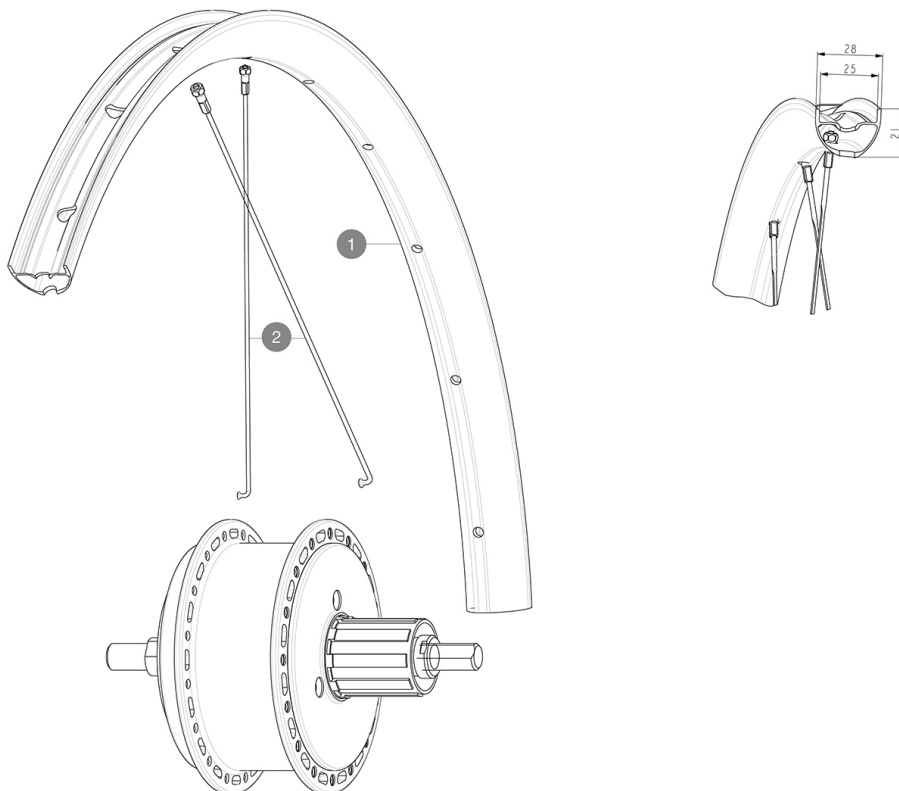

REFERENZE RUOTE

R41711 ALLROAD EBM KHM 650B M11

RIMS

&NBSP;:

1	V4095213	Kit Rear rim EBM Allroad 650B
	V2700101	UST Tape 28mm for 25 to 27mm wide rims

SPOKES

2	V4165101	Kit 16 Rear Allroad 650B Jbent Spoke 235 EBM + black nipple
---	----------	-------------------------------------------------------------

MAVIC ALLROAD 650B MAHLE**VENDUTO CON**

Flap tubeless preinstallato	
Flap tubeless preinstallato	
Flap tubeless preinstallato	
Flap tubeless preinstallato	

Specifications

PESI RUOTE