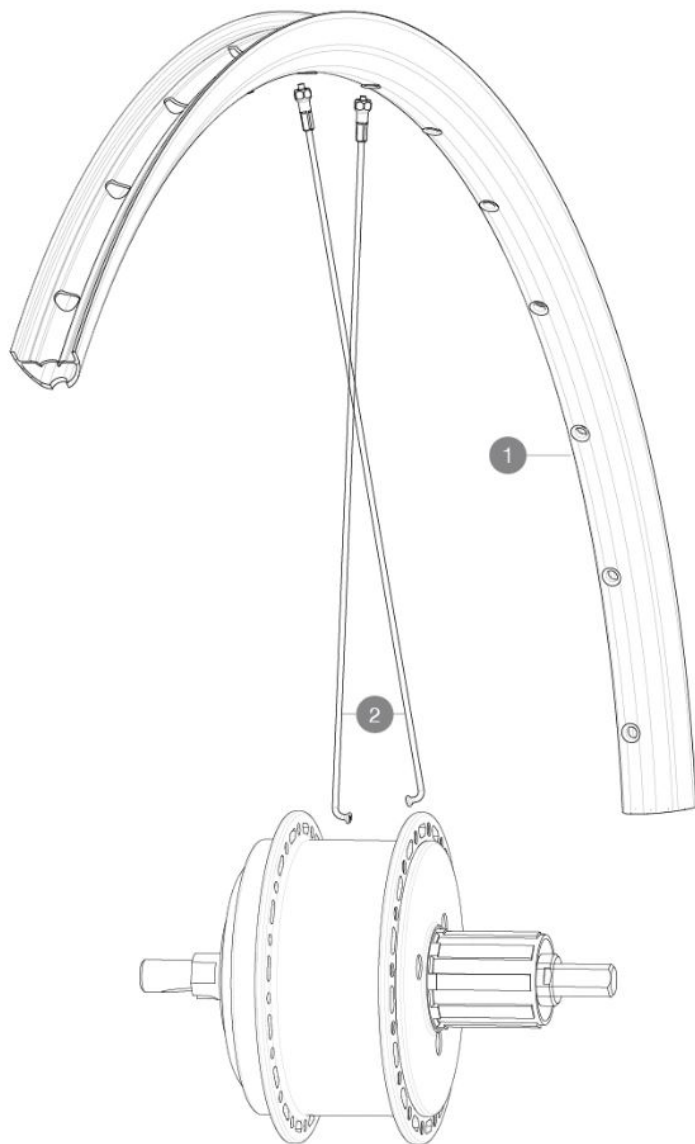

Non-Boost : 12x135 rear axle adapters (V2510901)

REFERENZE RUOTE

RIMS

&NBSP;:

- | | | |
|---|-----------|--|
| 1 | V00053209 | Kit Rear rim Allroad EBM X35 |
| | V3720101 | 25mm UST Tape for 19 to 22mm Road Rims |

SPOKES

- | | | |
|---|----------|--|
| 2 | V3667801 | Kit 16 NDS round Jbent spoke 255mm Aksium Elite UST Disc EBM |
|---|----------|--|

MAVIC ALLROAD MAHLEX35

VENDUTO CON

Flap tubeless preinstallato	
Flap tubeless preinstallato	
Flap tubeless preinstallato	
Flap tubeless preinstallato	

Specifications

PESI RUOTE