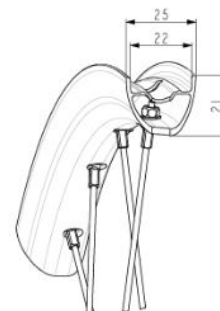

Non-Boost : 12x135 rear axle adapters (V2510901)

REFERENZE RUOTE

RIMS

&NBSP;:

- | | | |
|---|-----------|--|
| 1 | V00053209 | Kit Rear rim Allroad EBM X35 |
| | V3720101 | 25mm UST Tape for 19 to 22mm Road Rims |

Specifications

PESI RUOTE