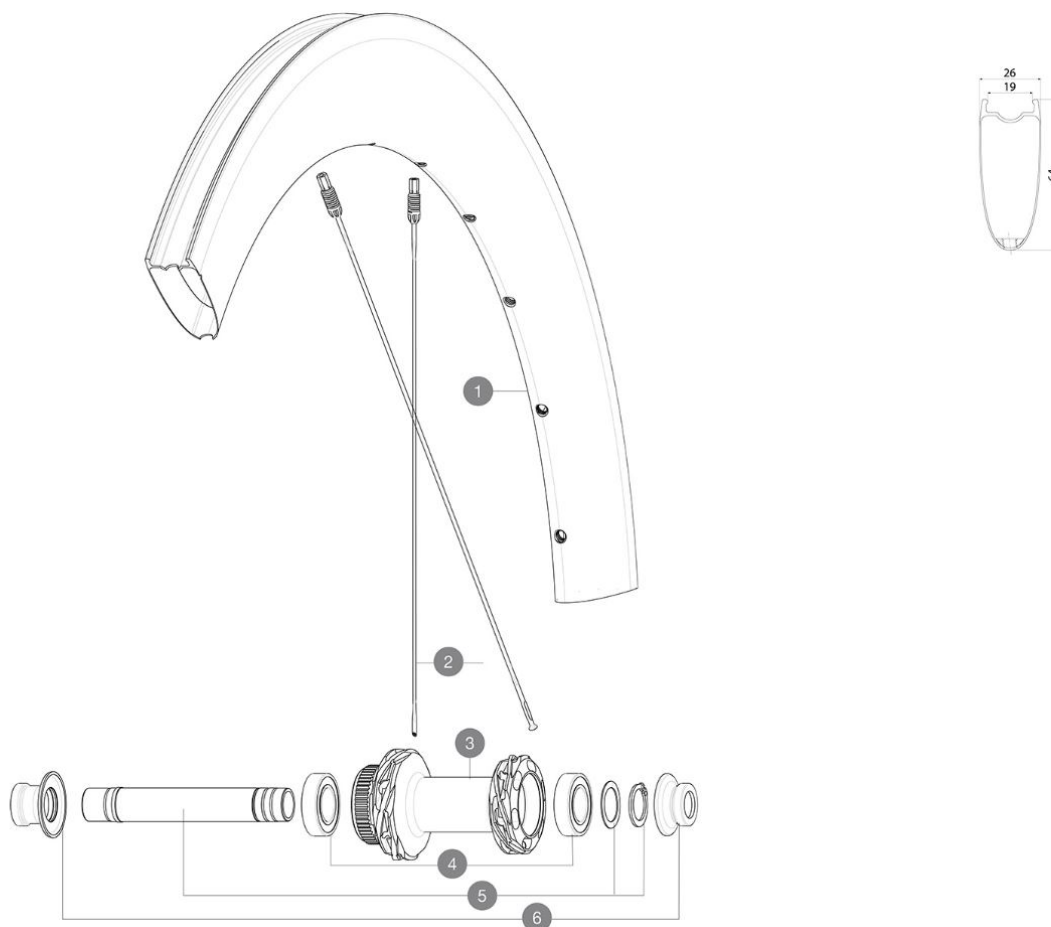

ASTM CATEGORY 2 : road and offroad with jumps less than 15cm
 For a longer longevity of the wheel, Mavic recommends that the total weight supported by the wheels doesn't exceed 120kg, bike included
 Recommended tire sizes: 25 to 32 mm
 Max. Pressure: see indication on wheel and tire. If they differ, use the lowest of the 2

REFERENZEN RÄDER

RIMS

&NBSP;:

1 V00062631 Kit Front/Rear rim Cosmic SLR65 Ltd

SPOKES

2 V4164901 Kit 12 CosmicSLR65 Disc aero sspk M6 259

HUB SHELLS

3 N/A NABENKÖRPER
 3 N/A NABENKÖRPER
 4 M40129 KIT 2 BEARINGS 6902 15x28x7
 5 V2373301 KIT QRM AUTO FRONT AXLE 12mm > 2019

Specifications

FELGEN

- **Material** : 100% carbon fiber with UD² external layer
 - **Material** : 100% carbon fiber
 - **Height** : 64mm
- Disc brake specific profile
- **Tire** : UST Tubeless and tubetype
 - **Internal width** : 19 mm
 - **ETRTO size** : 622x19TC
- Fore Carbon tapeless tubeless technology
UST tubeless technology

SPEICHEN

- **Material** : steel
- **Shape** : straight pull, elliptical aero, double butted (patented)
- **Nipples** : Fore integrated aluminum
- **Count** : 24 front and rear
- **Lacing** : front and rear crossed 2, contactless