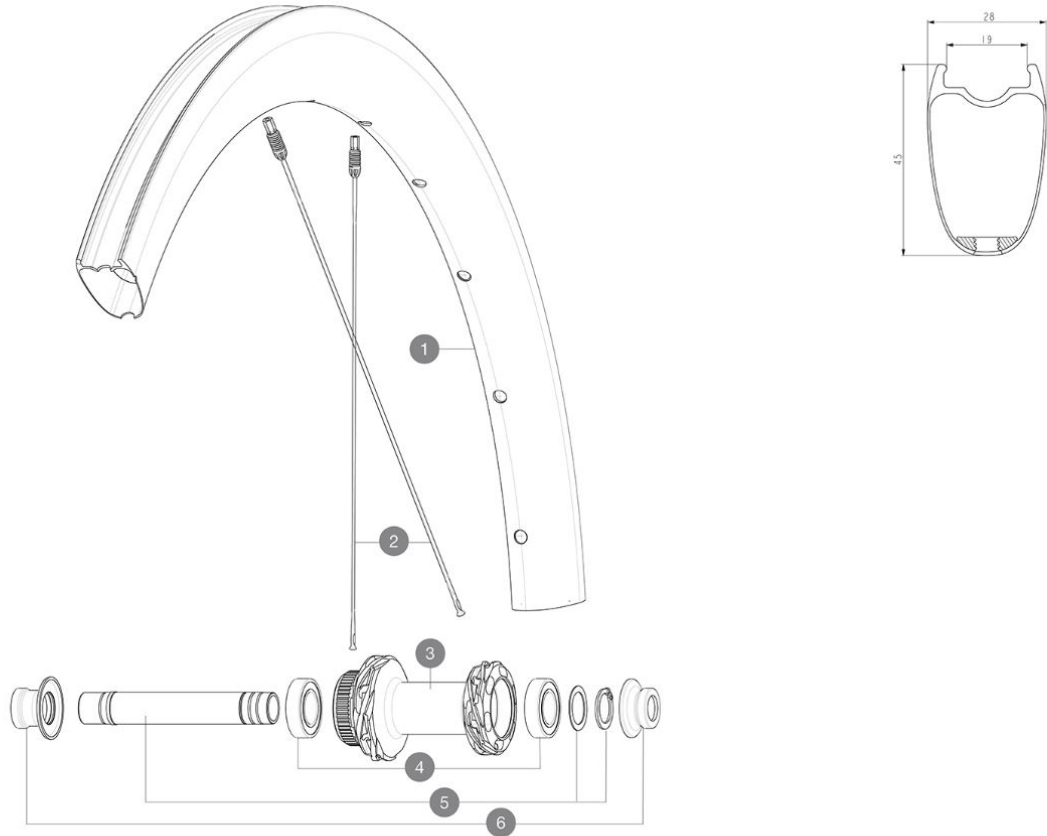

MAVIC **COSMIC SLR 45 LTD****REFERENZEN RÄDER**

ASTM CATEGORY 2 : road and offroad with jumps less than 15cm

For a longer longevity of the wheel, Mavic recommends that the total weight supported by the wheels doesn't exceed 120kg, bike included

Recommended tire sizes: 25 to 32 mm

Max. Pressure: see indication on wheel and tire. If they differ, use the lowest of the 2

**RIMS**

&NBSP;:

1 V00062831 Kit Front/Rear rim Cosmic SLR45 Ltd

SPOKES

2 V4163701 Kit 12 Front/Rear Cosmic SLR 45 Disc aero stainless spoke 27

Specifications

FELGEN

- **Material** : 100% carbon fiber with UD² external layer
 - **Material** : 100% carbon fiber
 - **Height** : 45 mm
- Disc brake specific profile
- **Tire** : UST Tubeless and tubetype
 - **Internal width** : 19 mm
 - **ETRTO size** : 622x19TC
- Fore Carbon tapeless tubeless technology
UST tubeless technology

SPEICHEN

- **Material** : steel
- **Shape** : straight pull, elliptical aero, double butted (patented)
- **Nipples** : Fore integrated aluminum
- **Count** : 24 front and rear
- **Lacing** : front and rear crossed 2, contactless