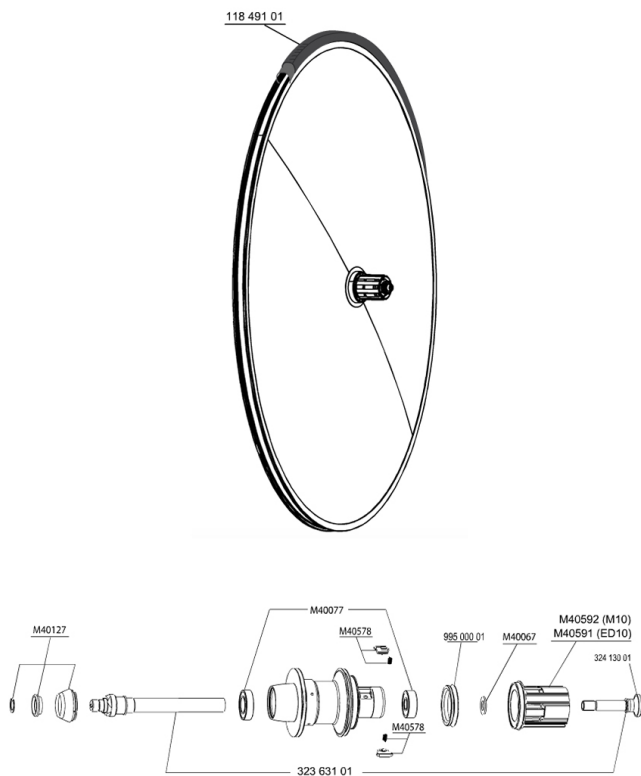

REFERENZEN RÄDER

HUB SHELLS

M40067	10 SPACERS FRW/HUB BODY
M40077	REAR HUB 608+6901 BEARINGS
M40591	CORPS DE ROUE LIBRE FTS "L" ED10
32363101	COMETE ROAD R.AXLE ED10 / M10
99500001	FTSL/FTSX FREEHUB BODY SEAL
M40578	FTSL PAWLS KIT (ROAD WHEELS)
M40127	REAR COMETE ROAD AXLE CAP+RING
M40592	CORPS DE ROUE LIBRE FTS "L" M10

TYRES

11849101	Yksion PowerLink Tubular 23
----------	-----------------------------

MAVIC *Comète Road*

Specifications

RADGEWICHTE